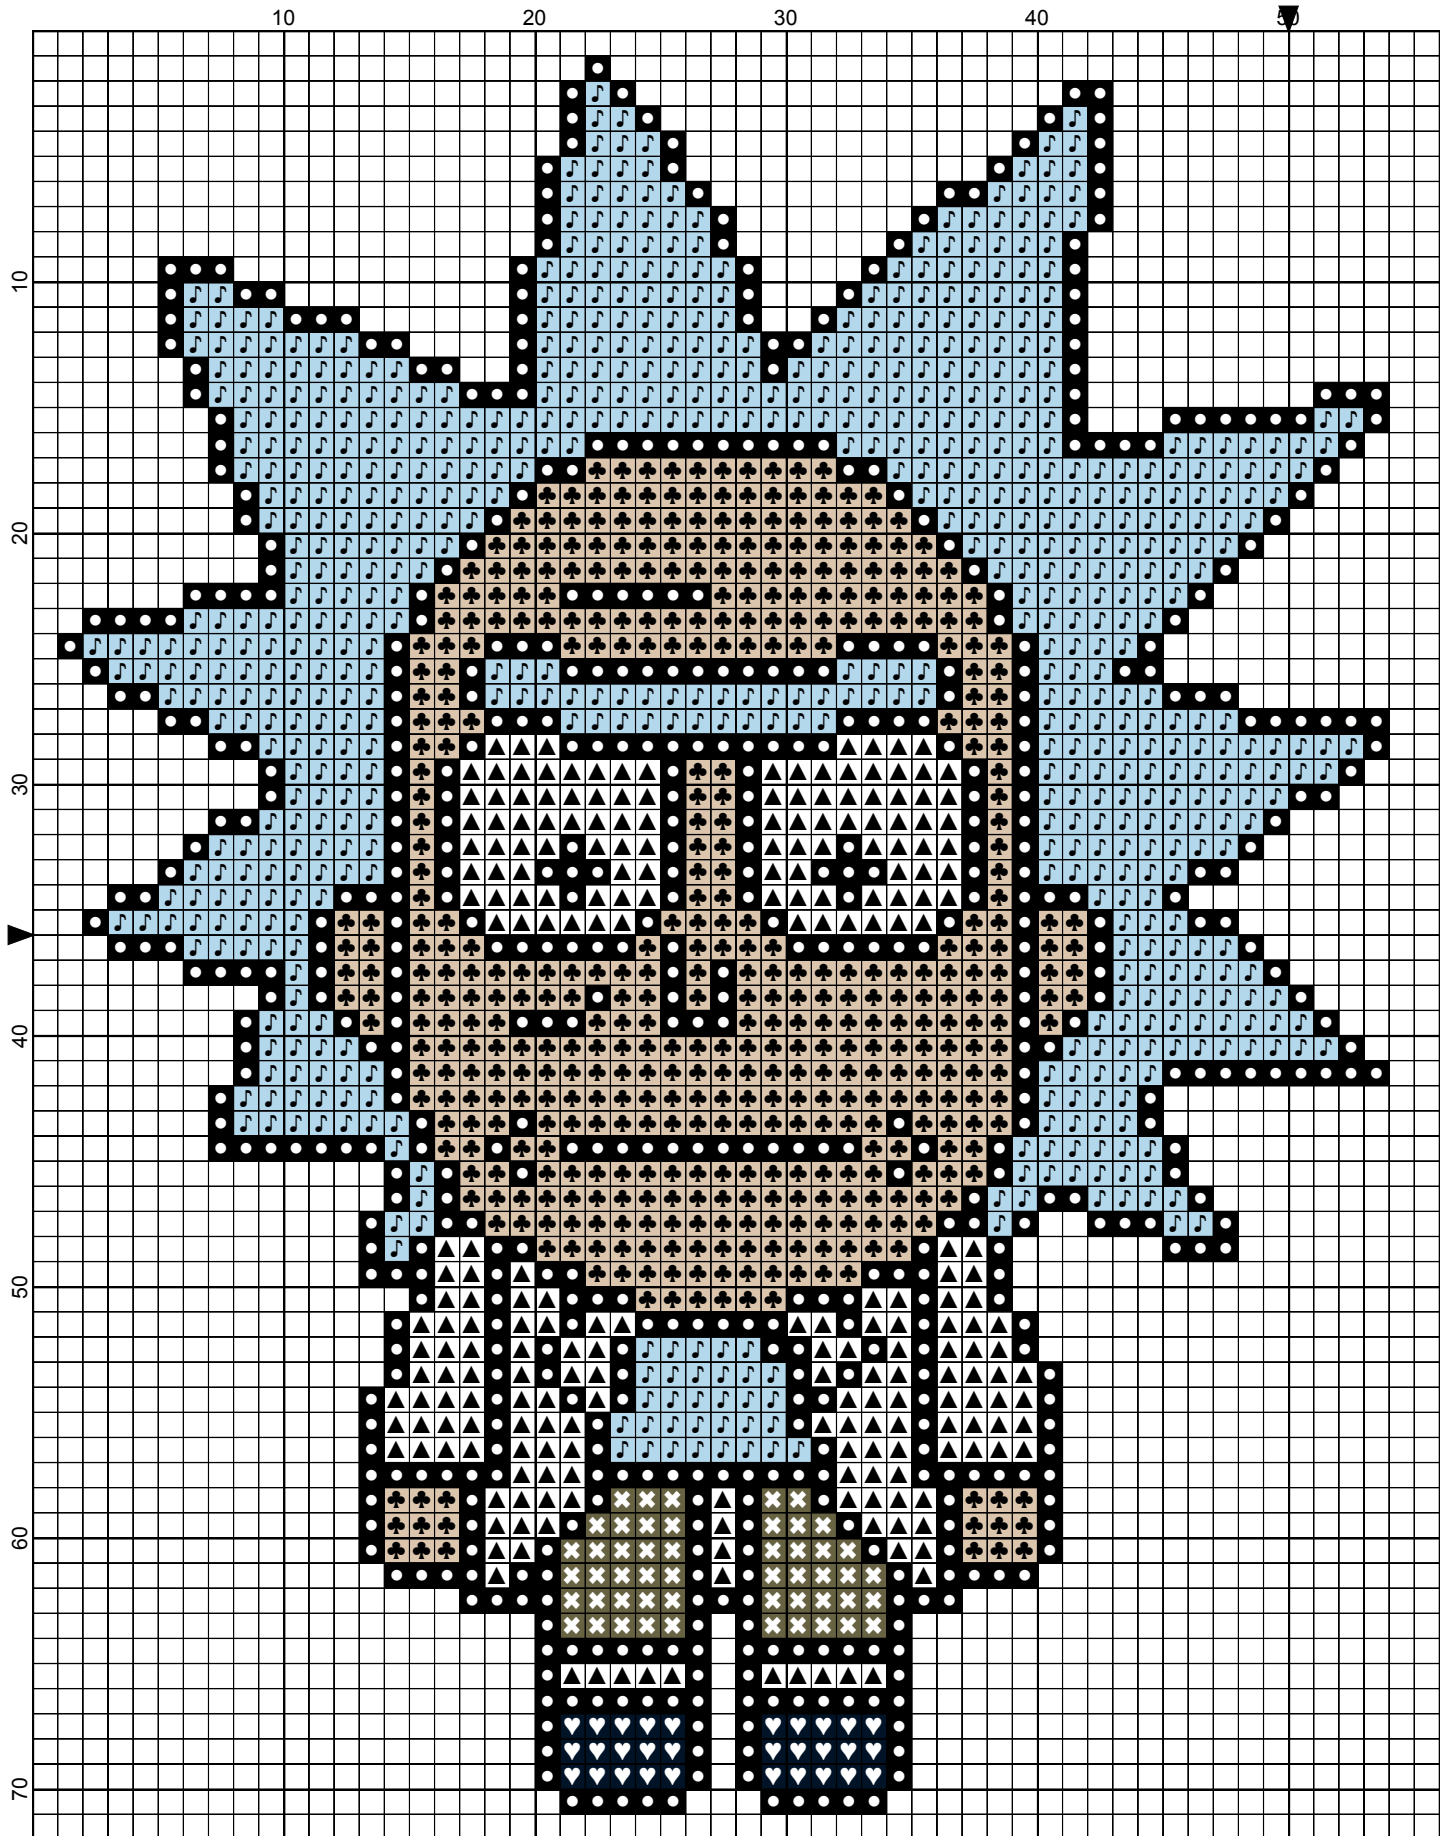

Cross Stitch Quest

Cross Stitch Quest

Cross Stitch Quest

Legend:

- DMC-827
- DMC-803
- DMC-939
- DMC-445
- DMC-3825
- DMC-433
- DMC-5200
- DMC-3787
- DMC-842
- DMC-310

Cross Stitch Quest

Cross Stitch Quest

Grid Size: 100W x 72H
Design Area: 7.00" x 5.00" (98 x 70 stitches)

Legend:

		[2]	DMC	827	blue - vy lt	(738 stitches)
		[2]	DMC	803	baby blue - ul vy dk	(84 stitches)
		[2]	DMC	939	navy blue - vy dk	(30 stitches)
		[2]	DMC	445	lemon - lt	(166 stitches)
		[2]	DMC	3825	pumpkin - pl	(571 stitches)

		[2]	DMC	433	brown - md	(256 stitches)
		[2]	DMC	5200	snow white	(396 stitches)
		[2]	DMC	3787	brown gray - dk	(51 stitches)
		[2]	DMC	842	beige brown - vy lt	(481 stitches)
		[2]	DMC	310	black	(1009 stitches)