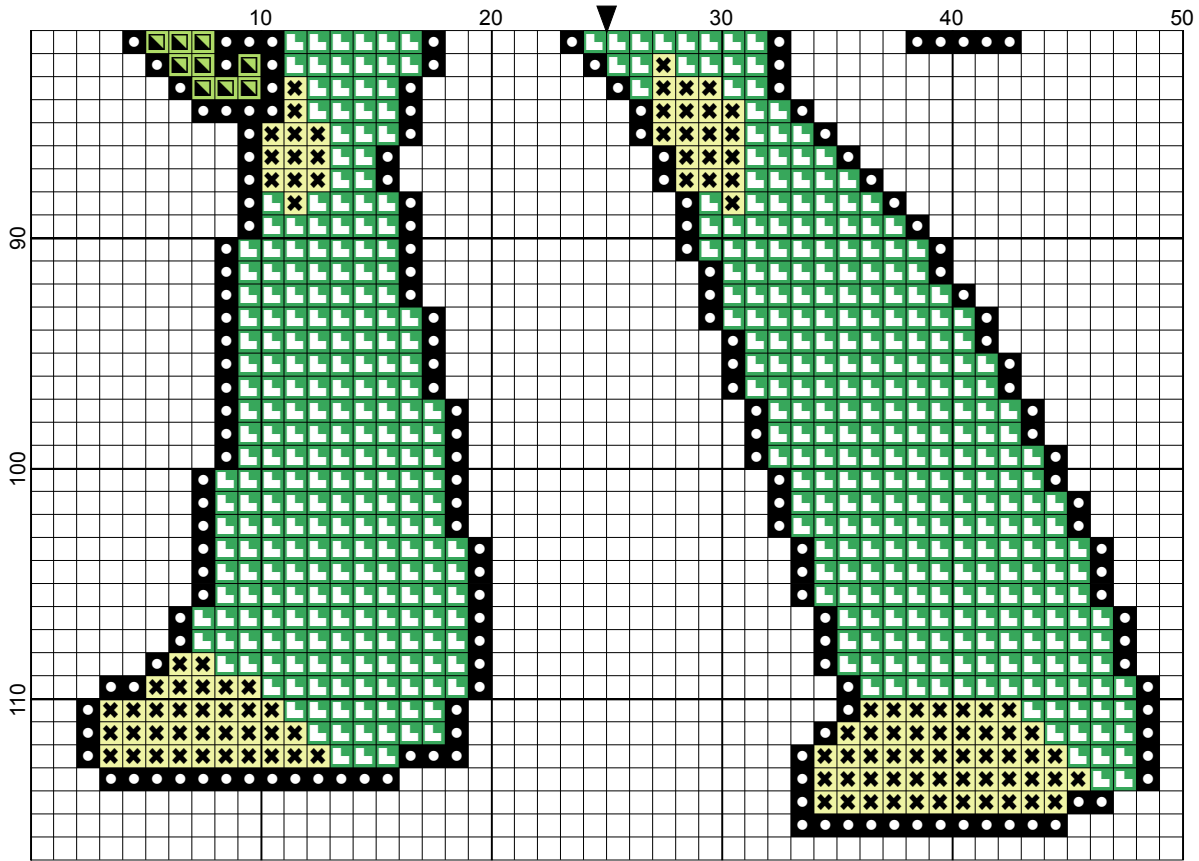

# Cross Stitch Quest

- Legend:
- ◊ DMC-939
  - ◻ DMC-912
  - ◻ DMC-911
  - ◻ DMC-704
  - ☆ DMC-906
  - ✕ DMC-165
  - ⊕ DMC-746
  - DMC-310

# Cross Stitch Quest

# Cross Stitch Quest

---

**Grid Size:** 50W x 117H  
**Design Area:** 3.43" x 8.21" (48 x 115 stitches)

**Legend:**

 [2] DMC 939 navy blue - vy dk (133 stitches)  
 [2] DMC 912 emerald green - lt (60 stitches)  
 [2] DMC 911 emerald green - md (743 stitches)  
 [2] DMC 704 chartreuse - br (382 stitches)