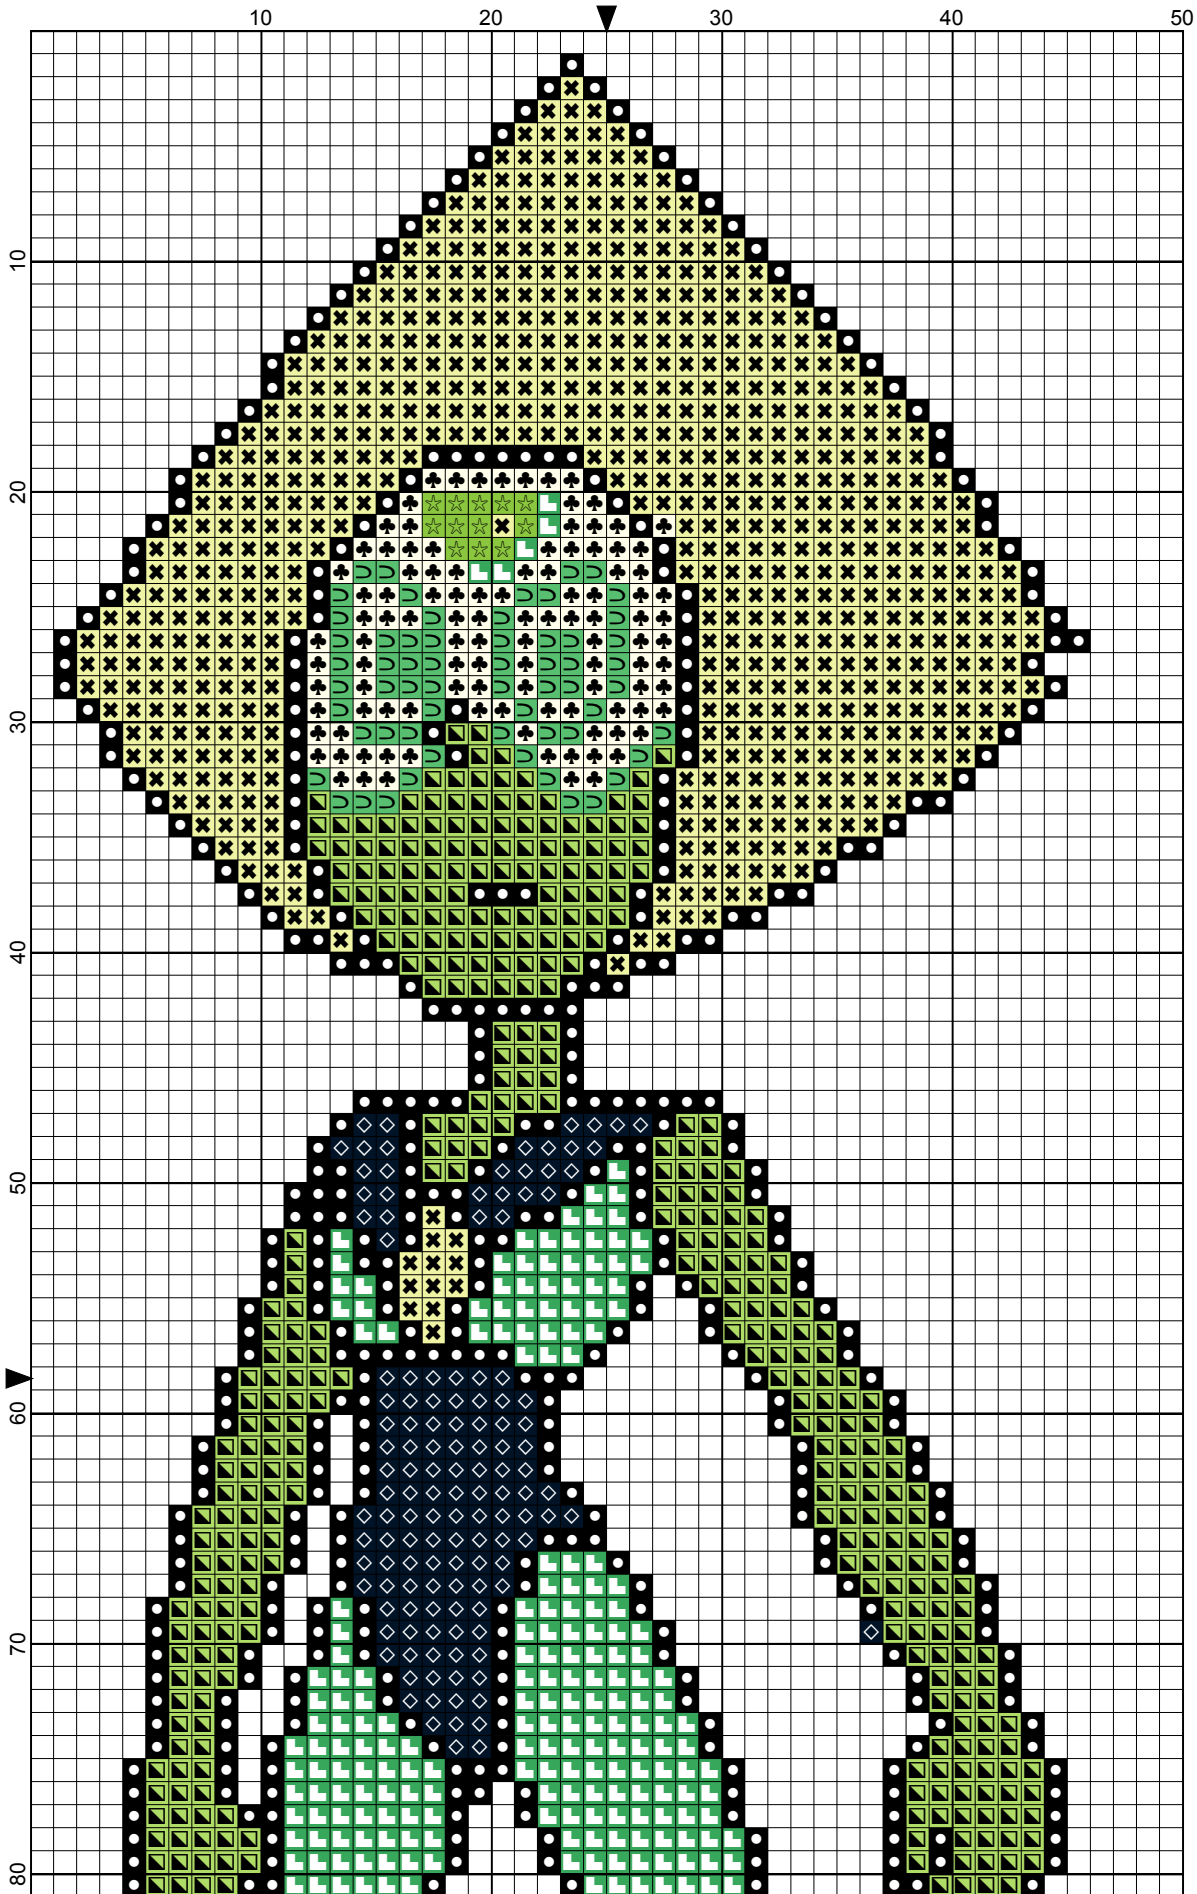

# Cross Stitch Quest

- Legend:
- ◊ DMC-939
  - ◻ DMC-912
  - ◻ DMC-911
  - ◻ DMC-704
  - ☆ DMC-906
  - ✕ DMC-165
  - ⊕ DMC-746
  - DMC-310

# Cross Stitch Quest

# Cross Stitch Quest

---

**Grid Size:** 50W x 117H  
**Design Area:** 3.43" x 8.21" (48 x 115 stitches)

**Legend:**

 [2] DMC 939 navy blue - vy dk (133 stitches)  
 [2] DMC 912 emerald green - lt (60 stitches)  
 [2] DMC 911 emerald green - md (743 stitches)  
 [2] DMC 704 chartreuse - br (382 stitches)