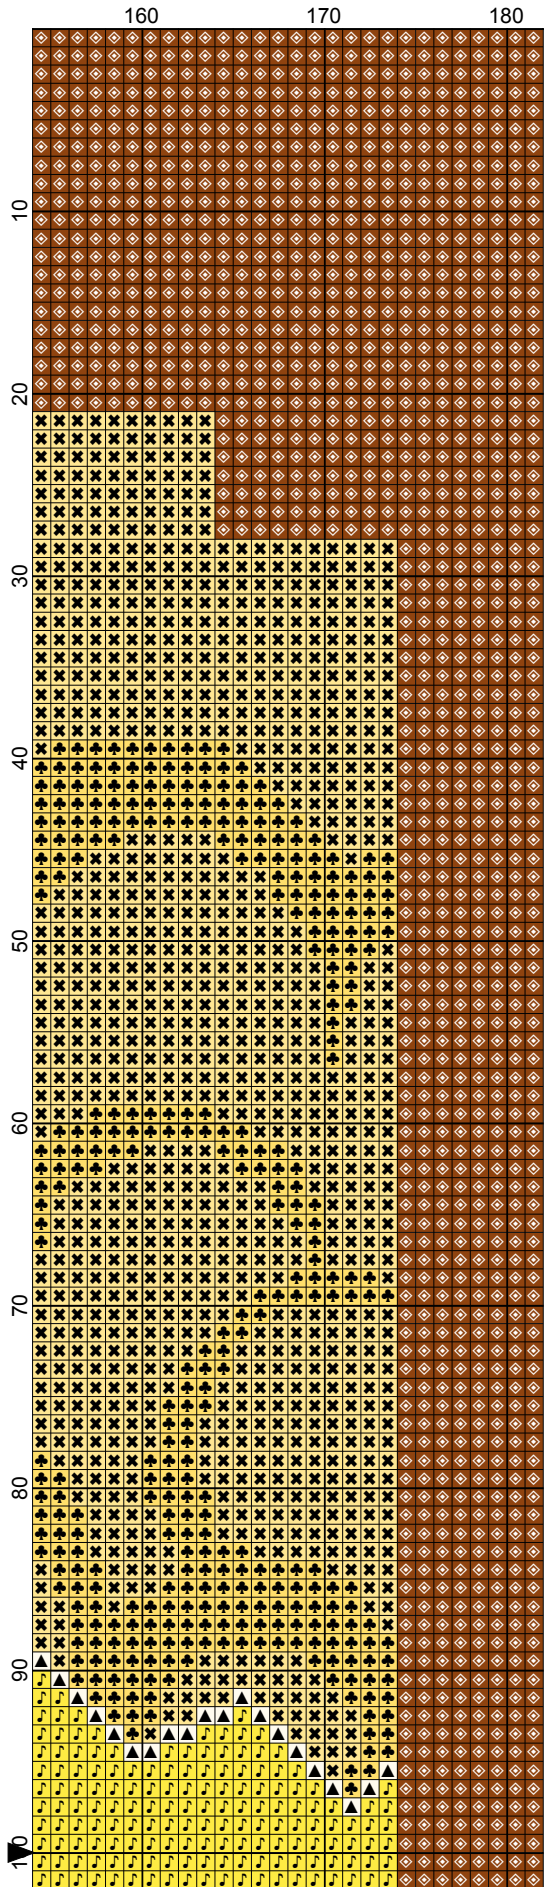

Cross Stitch Quest

Cross Stitch Quest

Cross Stitch Quest

Cross Stitch Quest

Cross Stitch Quest

- Legend:
-  DMC-307
 -  DMC-744
 -  DMC-743
 -  DMC-741
 -  DMC-947
 -  DMC-919
 -  DMC-400
 -  DMC-712

Cross Stitch Quest

Cross Stitch Quest

Cross Stitch Quest

Cross Stitch Quest

Cross Stitch Quest

Cross Stitch Quest

Grid Size: 182W x 200H
Design Area: 13.00" x 14.29" (182 x 200 stitches)

Legend:

 [2] DMC 307 lemon (3118 stitches)	 [2] DMC 947 burnt orange (6783 stitches)
 [2] DMC 744 yellow - pl (6421 stitches)	 [2] DMC 919 red copper (7464 stitches)
 [2] DMC 743 yellow - md (1910 stitches)	 [2] DMC 400 mahogany - dk (6714 stitches)
 [2] DMC 741 tangerine - md (2434 stitches)	 [2] DMC 712 cream (1556 stitches)