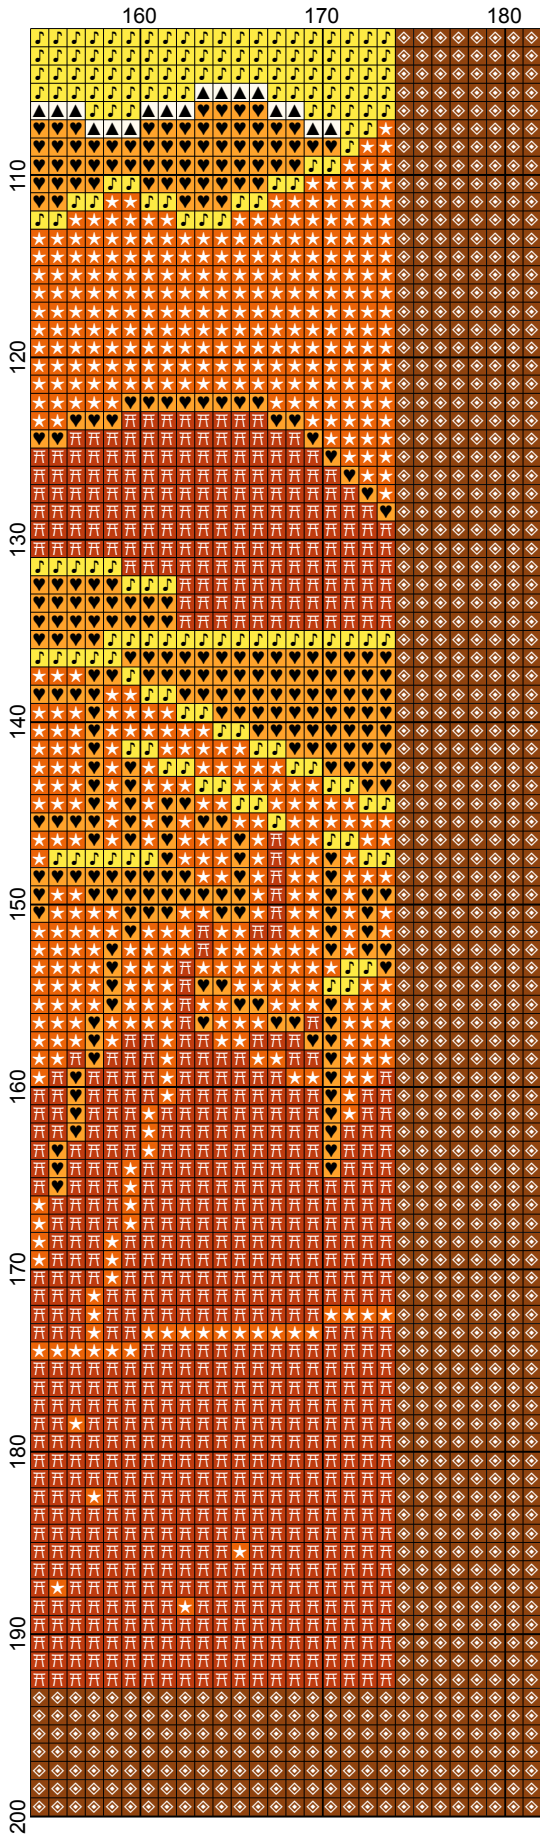

Cross Stitch Quest

Cross Stitch Quest

Cross Stitch Quest

Cross Stitch Quest

Cross Stitch Quest

- Legend:
-  DMC-307
 -  DMC-744
 -  DMC-743
 -  DMC-741
 -  DMC-947
 -  DMC-919
 -  DMC-400
 -  DMC-712

Cross Stitch Quest

Cross Stitch Quest

Cross Stitch Quest

Cross Stitch Quest

Cross Stitch Quest

Cross Stitch Quest

Grid Size: 182W x 200H
Design Area: 13.00" x 14.29" (182 x 200 stitches)

Legend:

 [2] DMC 307 lemon (3118 stitches)	 [2] DMC 947 burnt orange (6783 stitches)
 [2] DMC 744 yellow - pl (6421 stitches)	 [2] DMC 919 red copper (7464 stitches)
 [2] DMC 743 yellow - md (1910 stitches)	 [2] DMC 400 mahogany - dk (6714 stitches)
 [2] DMC 741 tangerine - md (2434 stitches)	 [2] DMC 712 cream (1556 stitches)