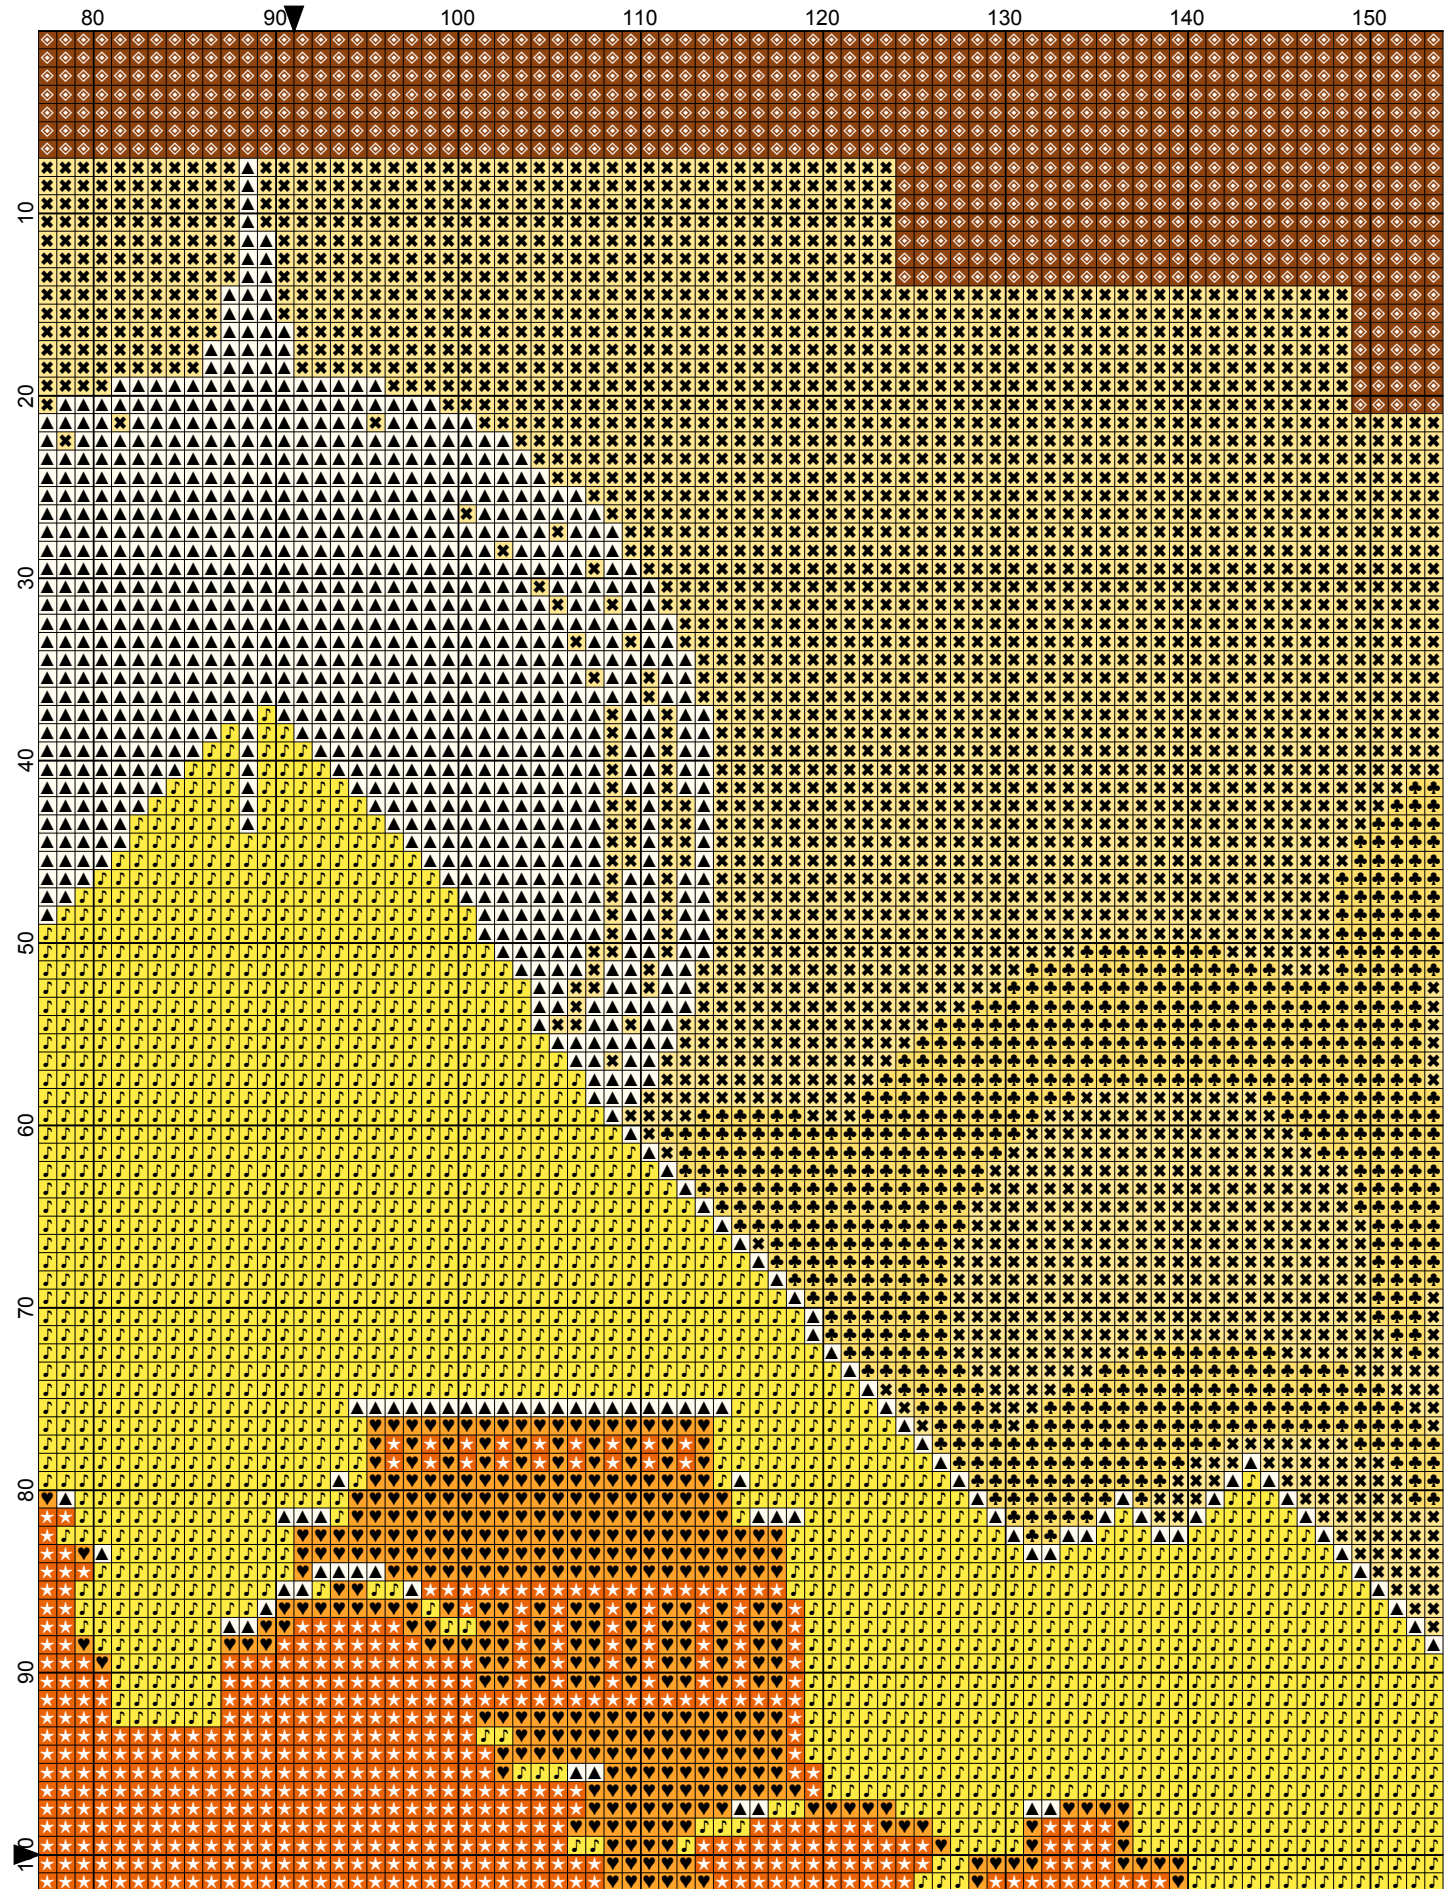

Cross Stitch Quest

Cross Stitch Quest

Cross Stitch Quest

Cross Stitch Quest

Cross Stitch Quest

- Legend:
-  DMC-307
 -  DMC-744
 -  DMC-743
 -  DMC-741
 -  DMC-947
 -  DMC-919
 -  DMC-400
 -  DMC-712

Cross Stitch Quest

Cross Stitch Quest

Cross Stitch Quest

Cross Stitch Quest

Cross Stitch Quest

Cross Stitch Quest

Grid Size: 182W x 200H
Design Area: 13.00" x 14.29" (182 x 200 stitches)

Legend:

 [2] DMC 307 lemon (3118 stitches)	 [2] DMC 947 burnt orange (6783 stitches)
 [2] DMC 744 yellow - pl (6421 stitches)	 [2] DMC 919 red copper (7464 stitches)
 [2] DMC 743 yellow - md (1910 stitches)	 [2] DMC 400 mahogany - dk (6714 stitches)
 [2] DMC 741 tangerine - md (2434 stitches)	 [2] DMC 712 cream (1556 stitches)