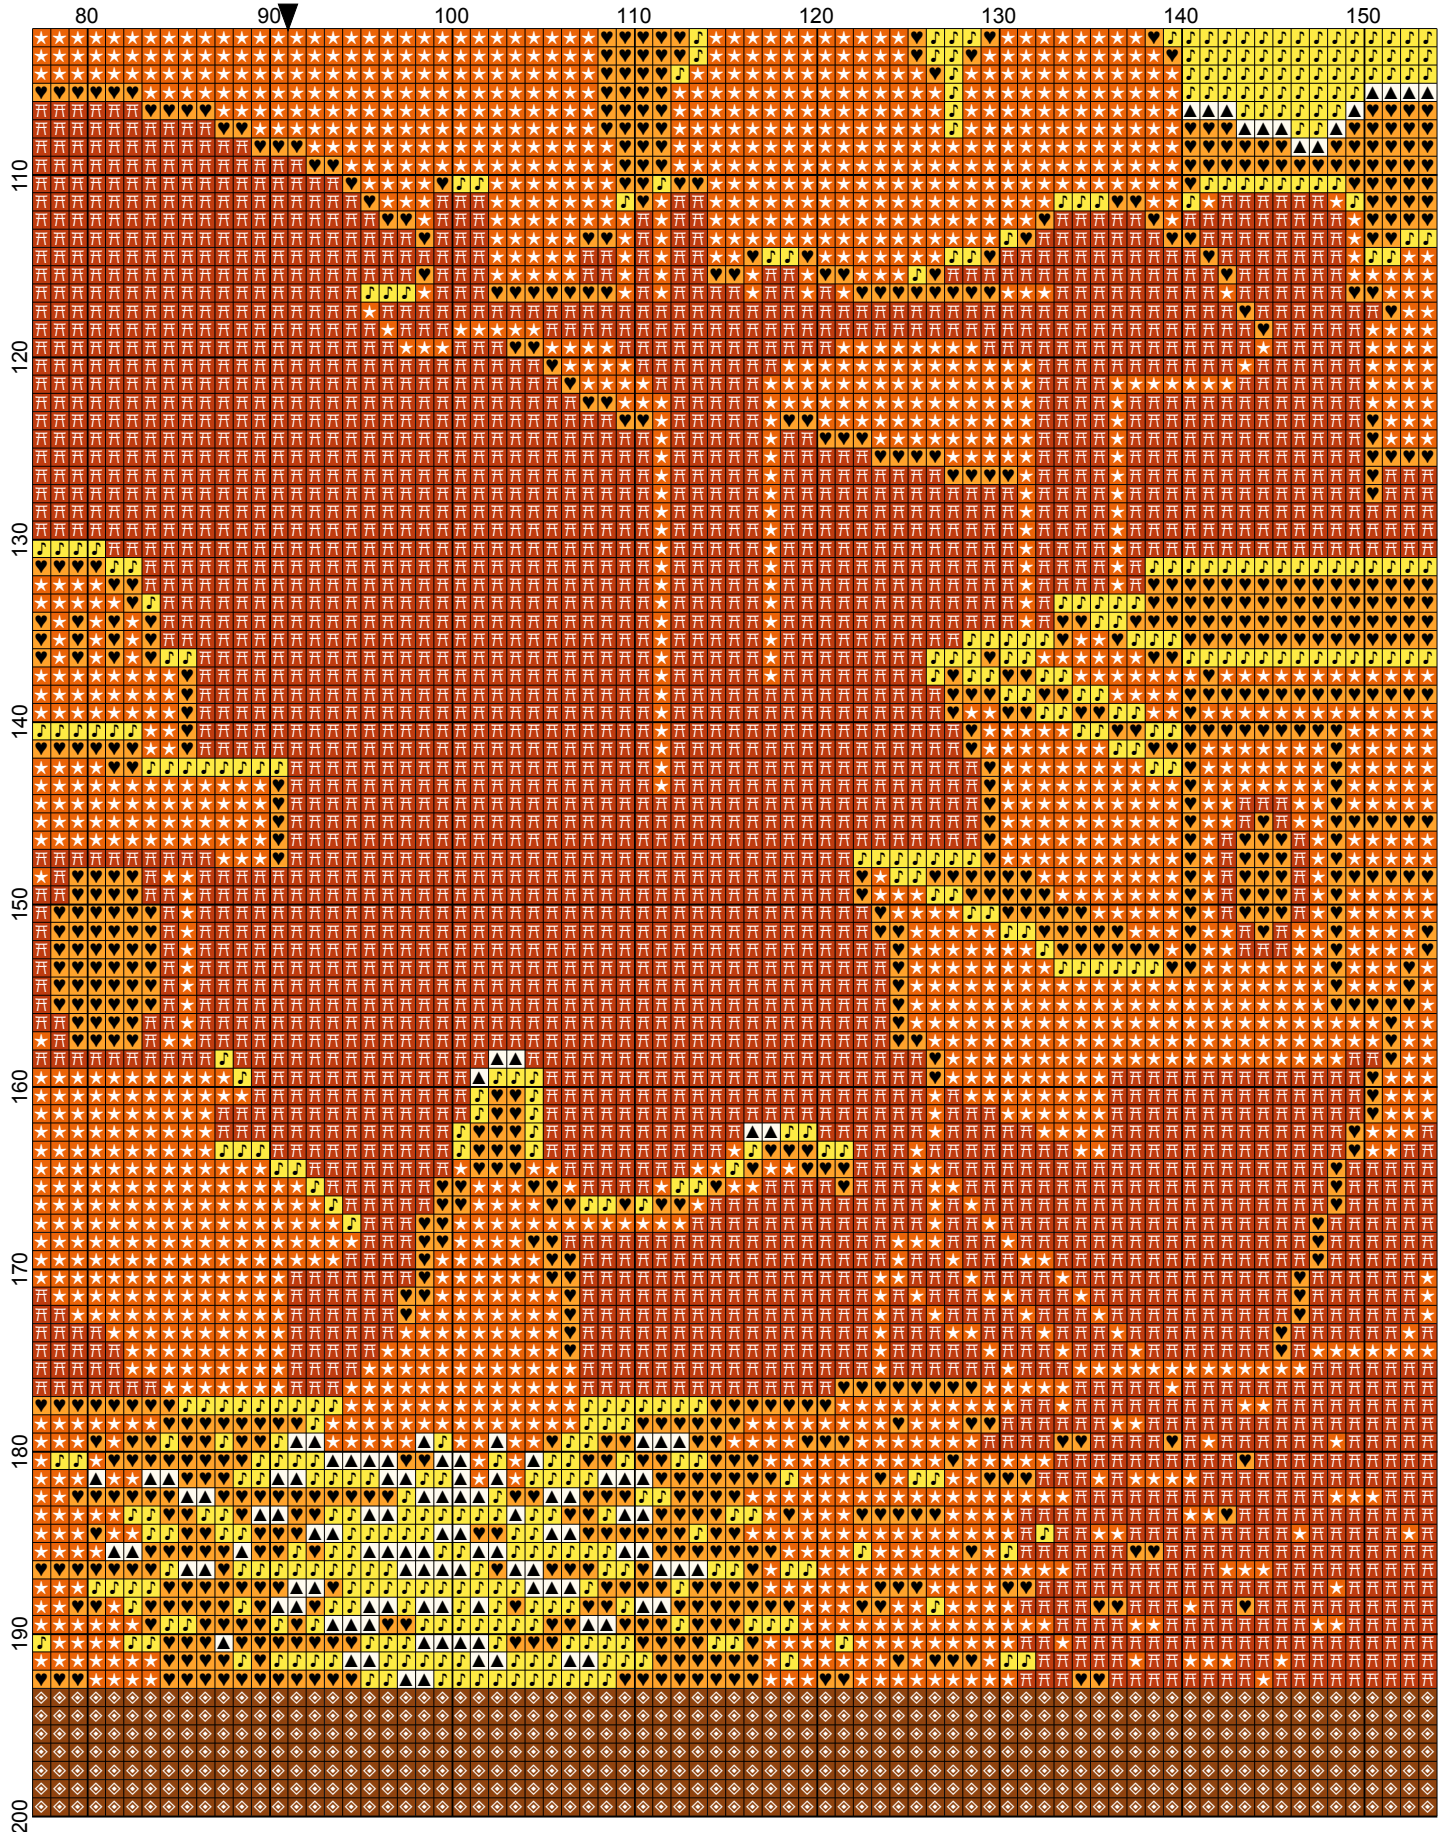

Cross Stitch Quest

Cross Stitch Quest

Cross Stitch Quest

Cross Stitch Quest

Cross Stitch Quest

- Legend:
-  DMC-307
 -  DMC-744
 -  DMC-743
 -  DMC-741
 -  DMC-947
 -  DMC-919
 -  DMC-400
 -  DMC-712

Cross Stitch Quest

Cross Stitch Quest

Cross Stitch Quest

Cross Stitch Quest

Cross Stitch Quest

Cross Stitch Quest

Grid Size: 182W x 200H
Design Area: 13.00" x 14.29" (182 x 200 stitches)

Legend:

 [2] DMC 307 lemon (3118 stitches)	 [2] DMC 947 burnt orange (6783 stitches)
 [2] DMC 744 yellow - pl (6421 stitches)	 [2] DMC 919 red copper (7464 stitches)
 [2] DMC 743 yellow - md (1910 stitches)	 [2] DMC 400 mahogany - dk (6714 stitches)
 [2] DMC 741 tangerine - md (2434 stitches)	 [2] DMC 712 cream (1556 stitches)