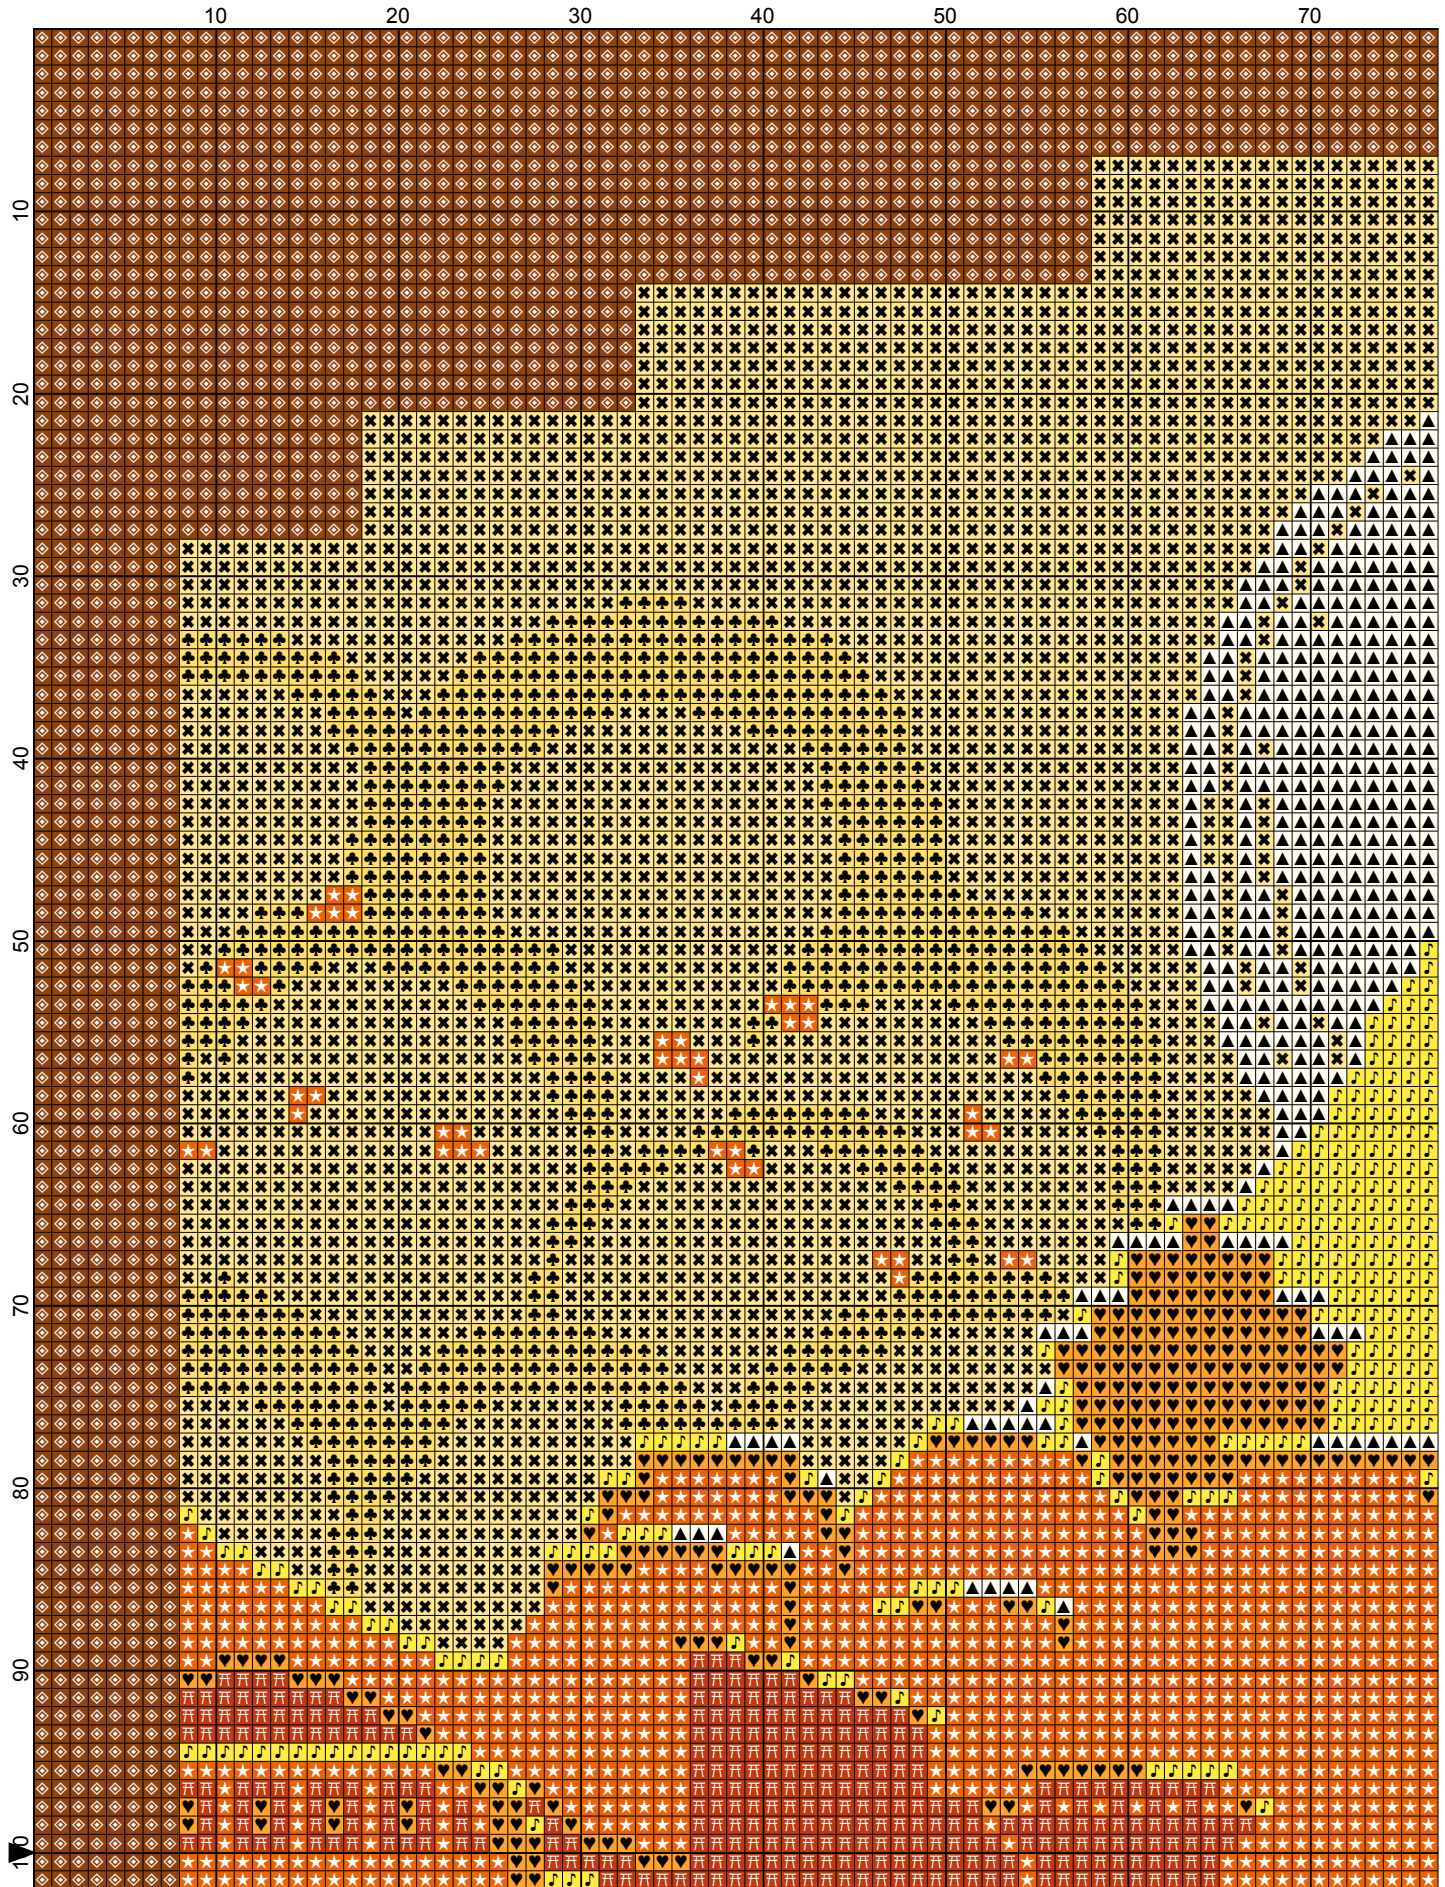

Cross Stitch Quest

Cross Stitch Quest

Cross Stitch Quest

Cross Stitch Quest

Cross Stitch Quest

- Legend:
-  DMC-307
 -  DMC-744
 -  DMC-743
 -  DMC-741
 -  DMC-947
 -  DMC-919
 -  DMC-400
 -  DMC-712

Cross Stitch Quest

Cross Stitch Quest

Cross Stitch Quest

Cross Stitch Quest

Cross Stitch Quest

Cross Stitch Quest

Grid Size: 182W x 200H
Design Area: 13.00" x 14.29" (182 x 200 stitches)

Legend:

 [2] DMC 307 lemon (3118 stitches)	 [2] DMC 947 burnt orange (6783 stitches)
 [2] DMC 744 yellow - pl (6421 stitches)	 [2] DMC 919 red copper (7464 stitches)
 [2] DMC 743 yellow - md (1910 stitches)	 [2] DMC 400 mahogany - dk (6714 stitches)
 [2] DMC 741 tangerine - md (2434 stitches)	 [2] DMC 712 cream (1556 stitches)