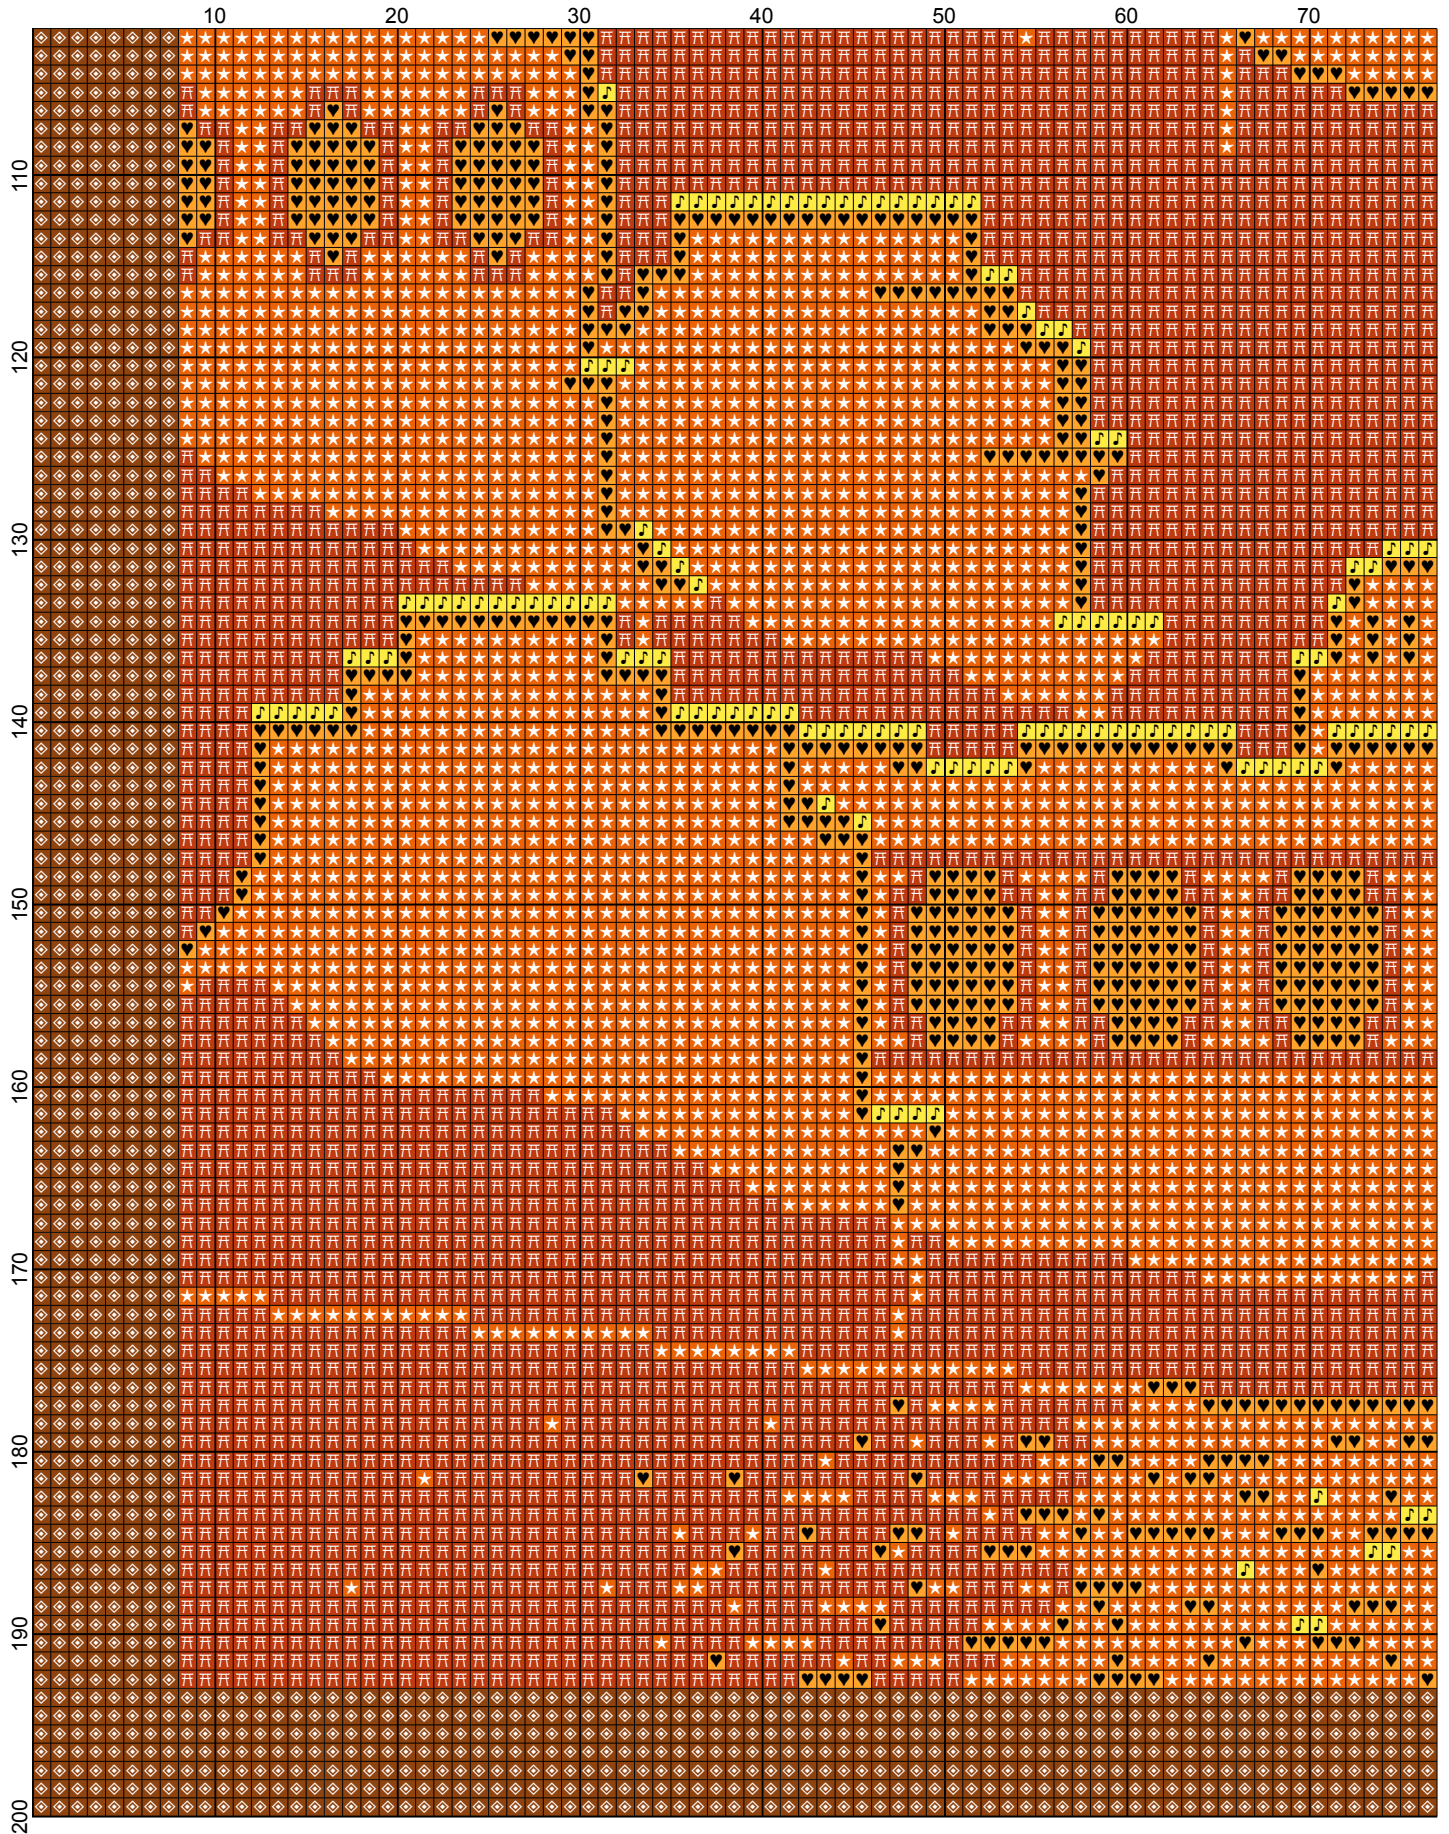

Cross Stitch Quest

Cross Stitch Quest

Cross Stitch Quest

Cross Stitch Quest

Cross Stitch Quest

- Legend:
-  DMC-307
 -  DMC-744
 -  DMC-743
 -  DMC-741
 -  DMC-947
 -  DMC-919
 -  DMC-400
 -  DMC-712

Cross Stitch Quest

Cross Stitch Quest

Cross Stitch Quest

Cross Stitch Quest

Cross Stitch Quest

Cross Stitch Quest

Grid Size: 182W x 200H
Design Area: 13.00" x 14.29" (182 x 200 stitches)

Legend:

 [2] DMC 307 lemon (3118 stitches)	 [2] DMC 947 burnt orange (6783 stitches)
 [2] DMC 744 yellow - pl (6421 stitches)	 [2] DMC 919 red copper (7464 stitches)
 [2] DMC 743 yellow - md (1910 stitches)	 [2] DMC 400 mahogany - dk (6714 stitches)
 [2] DMC 741 tangerine - md (2434 stitches)	 [2] DMC 712 cream (1556 stitches)