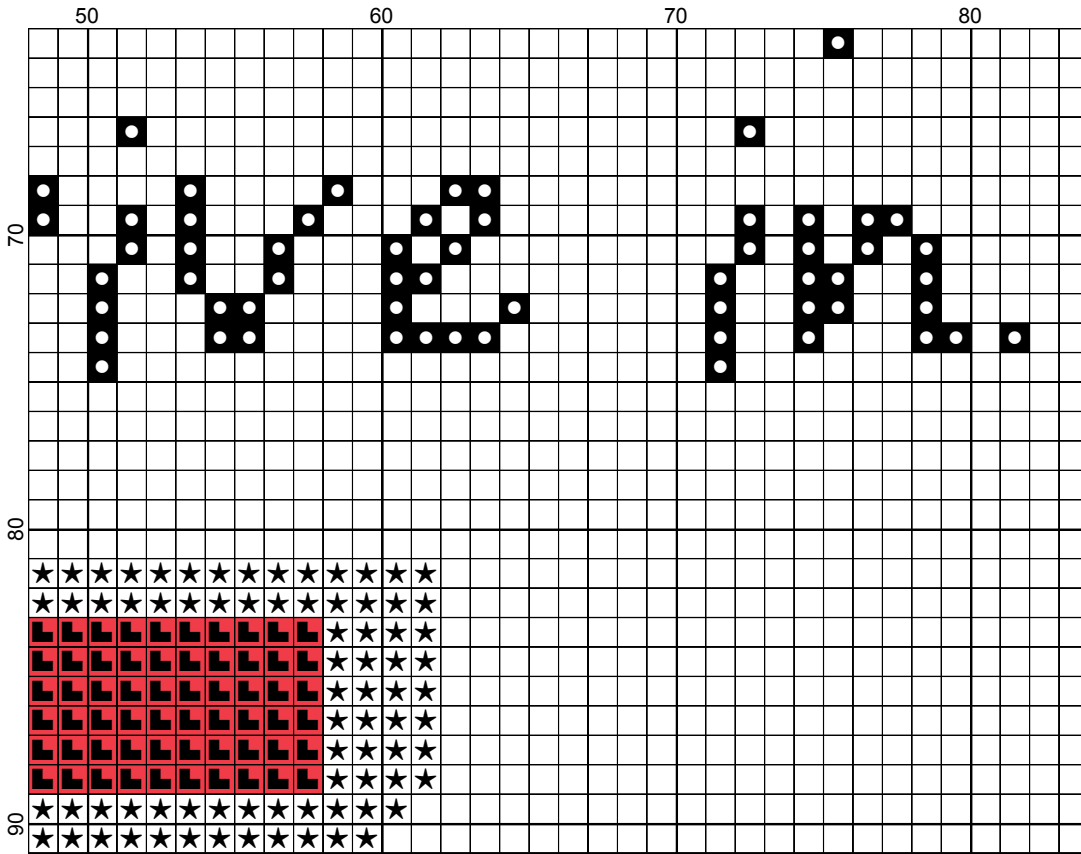

Cross Stitch Quest

Cross Stitch Quest

Cross Stitch Quest

- Legend:
- DMC-310
 - ★ DMC-5200
 - ♣ DMC-797
 - ♥ DMC-995
 - DMC-3801
 - ▨ DMC-318
 - ◇ DMC-762

Cross Stitch Quest

Cross Stitch Quest

Cross Stitch Quest

Cross Stitch Quest

Grid Size: 84W x 91H
Design Area: 6.00" x 6.50" (84 x 91 stitches)

Legend:

 [2] DMC 310 black (631 stitches)
 [2] DMC 5200 snow white (248 stitches)
 [2] DMC 797 royal blue (208 stitches)
 [2] DMC 995 electric blue - dk (70 stitches)

 [2] DMC 3801 christmas red - lt (66 stitches)
 [2] DMC 318 steel gray - lt (86 stitches)
 [2] DMC 762 pearl gray - vy lt (70 stitches)