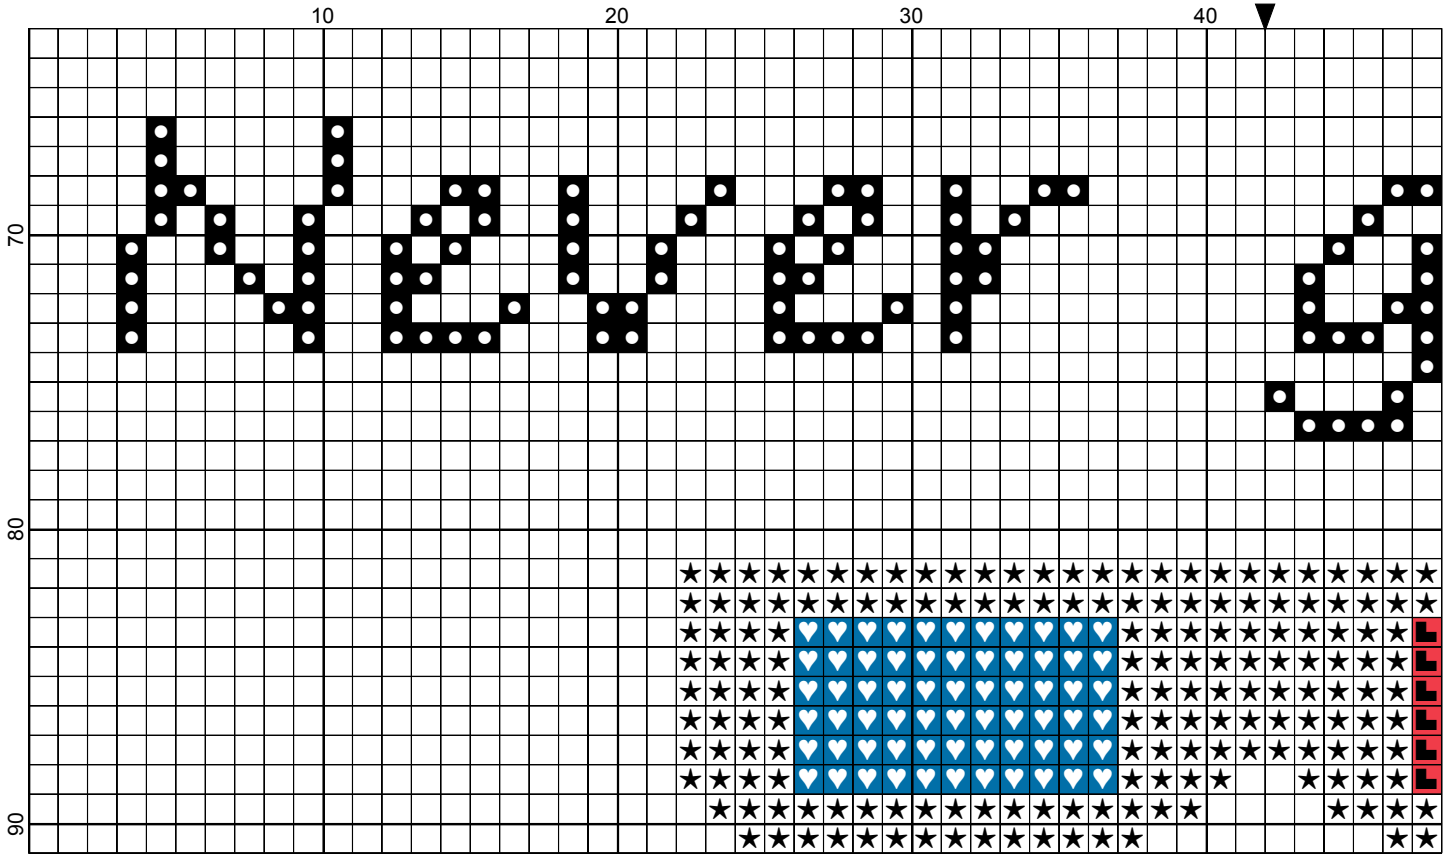

Cross Stitch Quest

Cross Stitch Quest

Cross Stitch Quest

- Legend:
- DMC-310
 - ★ DMC-5200
 - ♣ DMC-797
 - ♥ DMC-995
 - DMC-3801
 - ▨ DMC-318
 - ◇ DMC-762

Cross Stitch Quest

Cross Stitch Quest

Cross Stitch Quest

Cross Stitch Quest

Grid Size: 84W x 91H
Design Area: 6.00" x 6.50" (84 x 91 stitches)

Legend:

 [2] DMC 310 black (631 stitches)
 [2] DMC 5200 snow white (248 stitches)
 [2] DMC 797 royal blue (208 stitches)
 [2] DMC 995 electric blue - dk (70 stitches)

 [2] DMC 3801 christmas red - lt (66 stitches)
 [2] DMC 318 steel gray - lt (86 stitches)
 [2] DMC 762 pearl gray - vy lt (70 stitches)