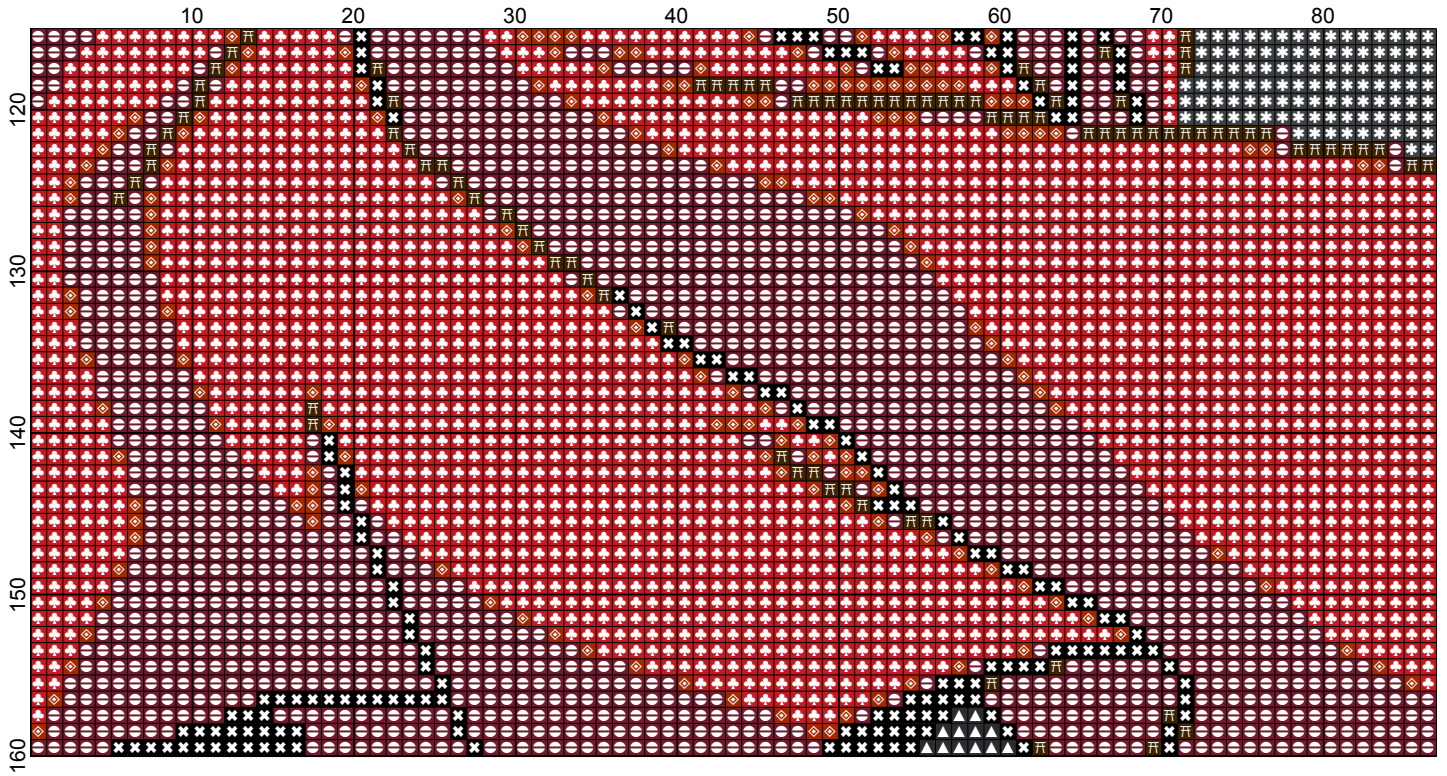

Cross Stitch Quest

Cross Stitch Quest

Cross Stitch Quest

Cross Stitch Quest

Cross Stitch Quest

- Legend:
- DMC-817
 - DMC-902
 - DMC-3840
 - DMC-775
 - DMC-3829
 - DMC-3821
 - DMC-3852
 - DMC-918
 - DMC-739
 - DMC-436
 - DMC-434
 - DMC-801
 - DMC-938
 - DMC-645
 - DMC-414
 - DMC-413
 - DMC-3799
 - DMC-310

Cross Stitch Quest

Cross Stitch Quest

Cross Stitch Quest

Cross Stitch Quest

Cross Stitch Quest

Cross Stitch Quest

Grid Size: 240W x 160H
Design Area: 17.14" x 11.43" (240 x 160 stitches)

Legend:

	[2]	DMC	817	coral red - vy dk	(5874 stitches)		[2]	DMC	436	tan	(432 stitches)
	[2]	DMC	902	garnet - vy dk	(2887 stitches)		[2]	DMC	434	brown - lt	(267 stitches)
	[2]	DMC	3840	lavender blue - lt	(215 stitches)		[2]	DMC	801	coffee brown - dk	(334 stitches)
	[2]	DMC	775	baby blue - vy lt	(121 stitches)		[2]	DMC	938	coffee brown - ul dk	(419 stitches)
	[2]	DMC	3829	old gold - vy dk	(209 stitches)		[2]	DMC	645	beaver gray - vy dk	(643 stitches)
	[2]	DMC	3821	straw	(346 stitches)		[2]	DMC	414	steel gray - dk	(497 stitches)
	[2]	DMC	3852	straw - vy dk	(88 stitches)		[2]	DMC	413	pewter gray - dk	(4870 stitches)
	[2]	DMC	918	red copper - dk	(664 stitches)		[2]	DMC	3799	pewter gray - vy dk	(5492 stitches)
	[2]	DMC	739	tan - ul vy lt	(243 stitches)		[2]	DMC	310	black	(14799 stitches)