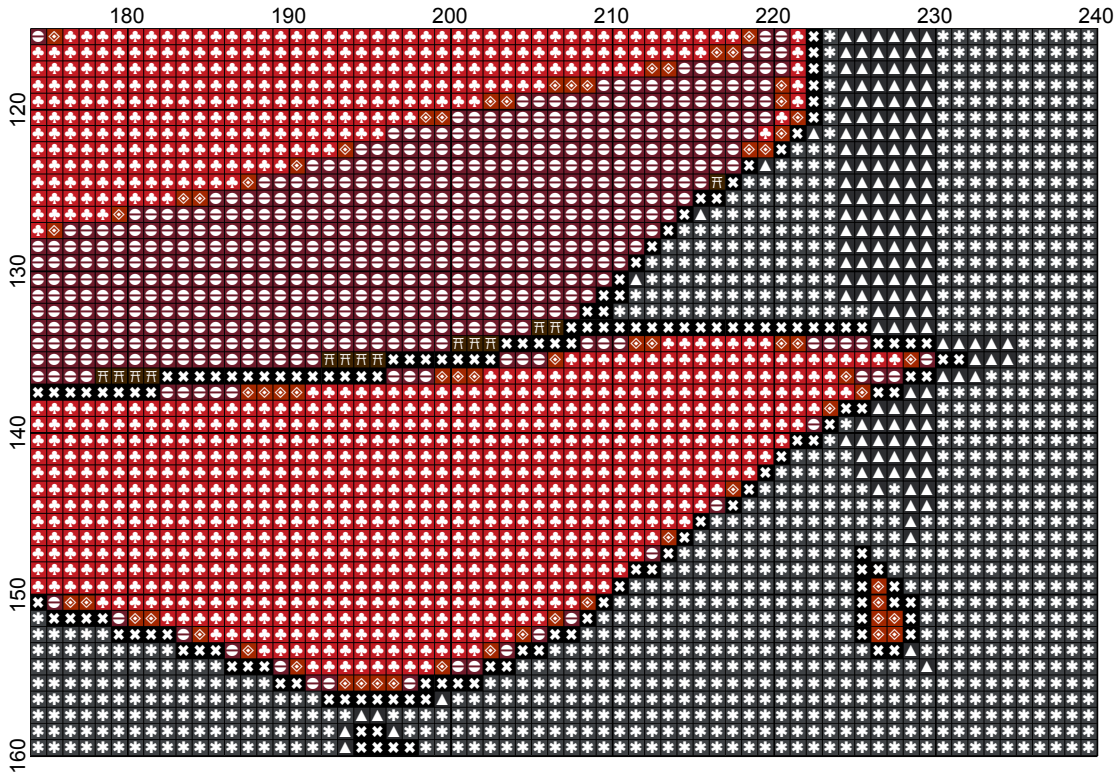

Cross Stitch Quest

Cross Stitch Quest

Cross Stitch Quest

Cross Stitch Quest

Cross Stitch Quest

- Legend:
- DMC-817
 - DMC-902
 - DMC-3840
 - DMC-775
 - DMC-3829
 - DMC-3821
 - DMC-3852
 - DMC-918
 - DMC-739
 - DMC-436
 - DMC-434
 - DMC-801
 - DMC-938
 - DMC-645
 - DMC-414
 - DMC-413
 - DMC-3799
 - DMC-310

Cross Stitch Quest

Cross Stitch Quest

Cross Stitch Quest

Cross Stitch Quest

Cross Stitch Quest

Cross Stitch Quest

Grid Size: 240W x 160H
Design Area: 17.14" x 11.43" (240 x 160 stitches)

Legend:

	[2]	DMC	817	coral red - vy dk	(5874 stitches)		[2]	DMC	436	tan	(432 stitches)
	[2]	DMC	902	garnet - vy dk	(2887 stitches)		[2]	DMC	434	brown - lt	(267 stitches)
	[2]	DMC	3840	lavender blue - lt	(215 stitches)		[2]	DMC	801	coffee brown - dk	(334 stitches)
	[2]	DMC	775	baby blue - vy lt	(121 stitches)		[2]	DMC	938	coffee brown - ul dk	(419 stitches)
	[2]	DMC	3829	old gold - vy dk	(209 stitches)		[2]	DMC	645	beaver gray - vy dk	(643 stitches)
	[2]	DMC	3821	straw	(346 stitches)		[2]	DMC	414	steel gray - dk	(497 stitches)
	[2]	DMC	3852	straw - vy dk	(88 stitches)		[2]	DMC	413	pewter gray - dk	(4870 stitches)
	[2]	DMC	918	red copper - dk	(664 stitches)		[2]	DMC	3799	pewter gray - vy dk	(5492 stitches)
	[2]	DMC	739	tan - ul vy lt	(243 stitches)		[2]	DMC	310	black	(14799 stitches)