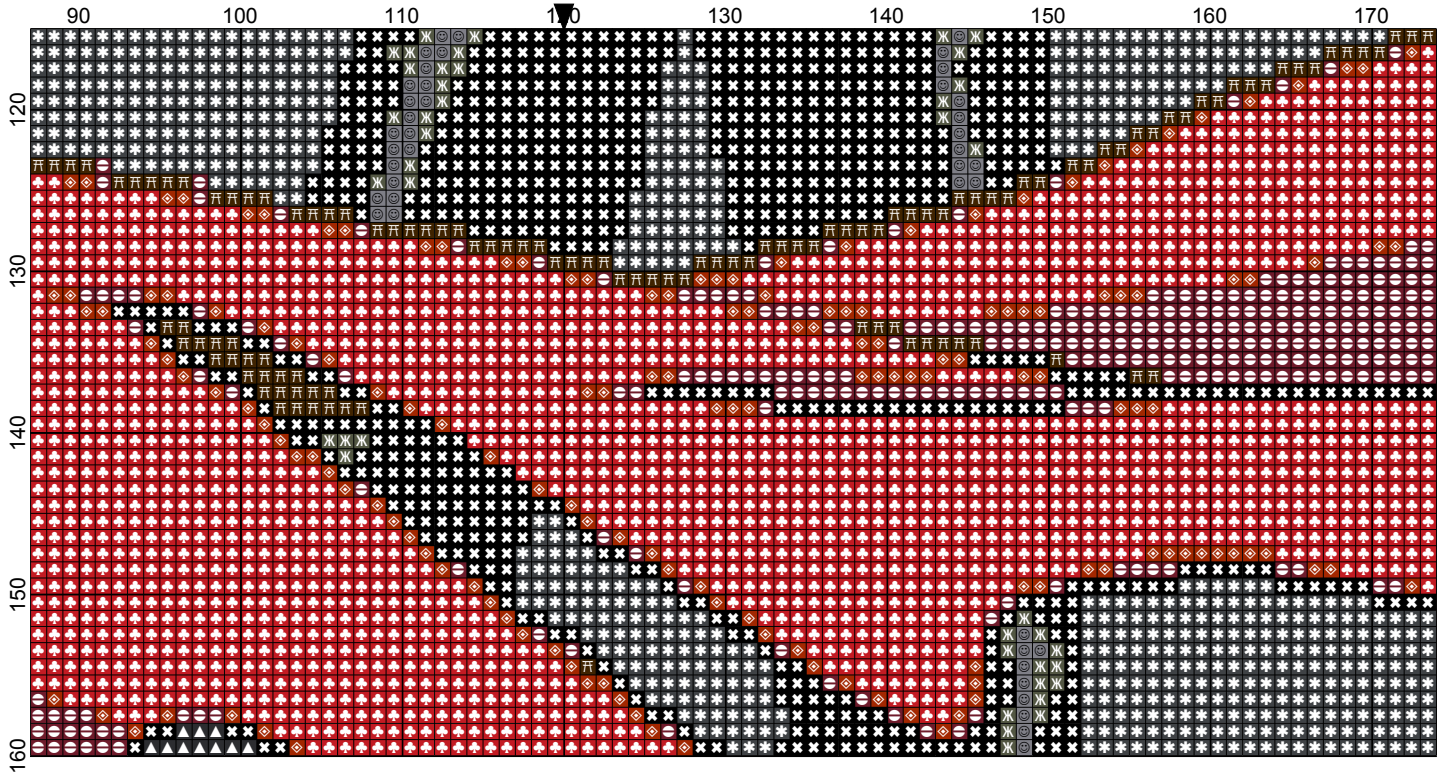

Cross Stitch Quest

Cross Stitch Quest

Cross Stitch Quest

Cross Stitch Quest

Cross Stitch Quest

- Legend:
- DMC-817
 - DMC-902
 - DMC-3840
 - DMC-775
 - DMC-3829
 - DMC-3821
 - DMC-3852
 - DMC-918
 - DMC-739
 - DMC-436
 - DMC-434
 - DMC-801
 - DMC-938
 - DMC-645
 - DMC-414
 - DMC-413
 - DMC-3799
 - DMC-310

Cross Stitch Quest

Cross Stitch Quest

Cross Stitch Quest

Cross Stitch Quest

Cross Stitch Quest

Cross Stitch Quest

Grid Size: 240W x 160H
Design Area: 17.14" x 11.43" (240 x 160 stitches)

Legend:

	[2]	DMC	817	coral red - vy dk	(5874 stitches)		[2]	DMC	436	tan	(432 stitches)
	[2]	DMC	902	garnet - vy dk	(2887 stitches)		[2]	DMC	434	brown - lt	(267 stitches)
	[2]	DMC	3840	lavender blue - lt	(215 stitches)		[2]	DMC	801	coffee brown - dk	(334 stitches)
	[2]	DMC	775	baby blue - vy lt	(121 stitches)		[2]	DMC	938	coffee brown - ul dk	(419 stitches)
	[2]	DMC	3829	old gold - vy dk	(209 stitches)		[2]	DMC	645	beaver gray - vy dk	(643 stitches)
	[2]	DMC	3821	straw	(346 stitches)		[2]	DMC	414	steel gray - dk	(497 stitches)
	[2]	DMC	3852	straw - vy dk	(88 stitches)		[2]	DMC	413	pewter gray - dk	(4870 stitches)
	[2]	DMC	918	red copper - dk	(664 stitches)		[2]	DMC	3799	pewter gray - vy dk	(5492 stitches)
	[2]	DMC	739	tan - ul vy lt	(243 stitches)		[2]	DMC	310	black	(14799 stitches)