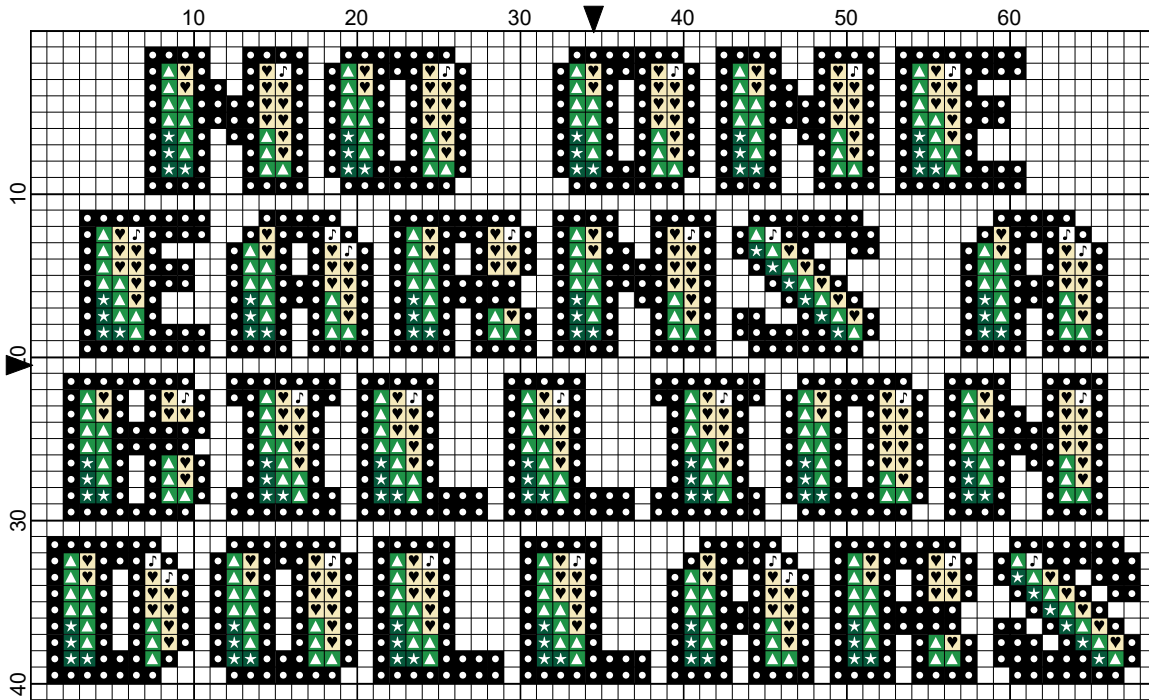

# Cross Stitch Quest

- Legend:
- DMC-500
  - DMC-910
  - DMC-677
  - DMC-5200
  - DMC-310

# Cross Stitch Quest

---

**Grid Size:** 69W x 41H  
**Design Area:** 4.79" x 2.79" (67 x 39 stitches)

**Legend:**

  [2] DMC 500 blue green - vy dk (104 stitches)  
  [2] DMC 910 emerald green - dk (259 stitches)  
  [2] DMC 677 old gold - vy lt (214 stitches)

  [2] DMC 5200 snow white (29 stitches)  
  [2] DMC 310 black (1053 stitches)