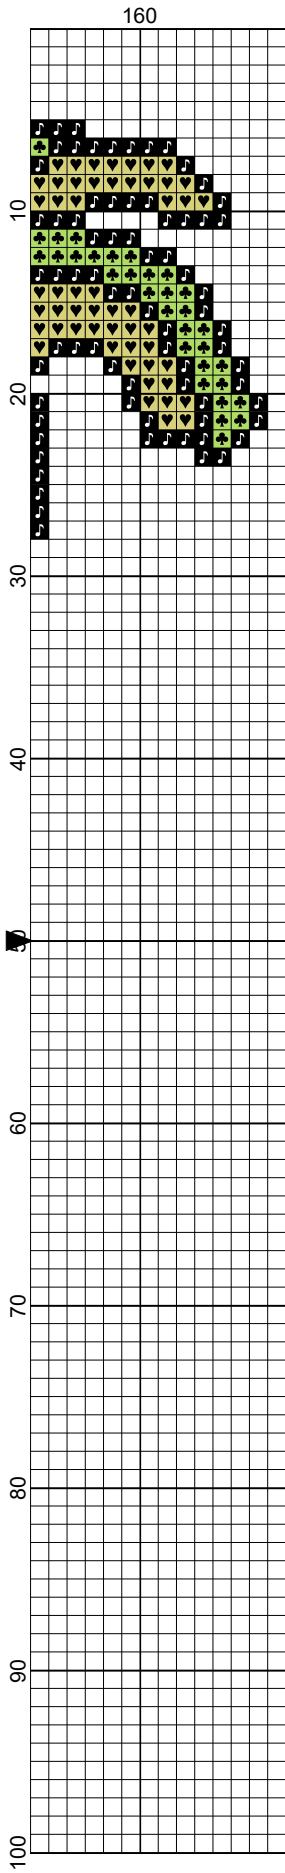

Cross Stitch Quest

Legend:

- DMC-304
- DMC-777
- DMC-911
- DMC-909
- DMC-704
- DMC-734
- DMC-3829
- DMC-972
- DMC-3826
- DMC-801
- DMC-5200
- DMC-310