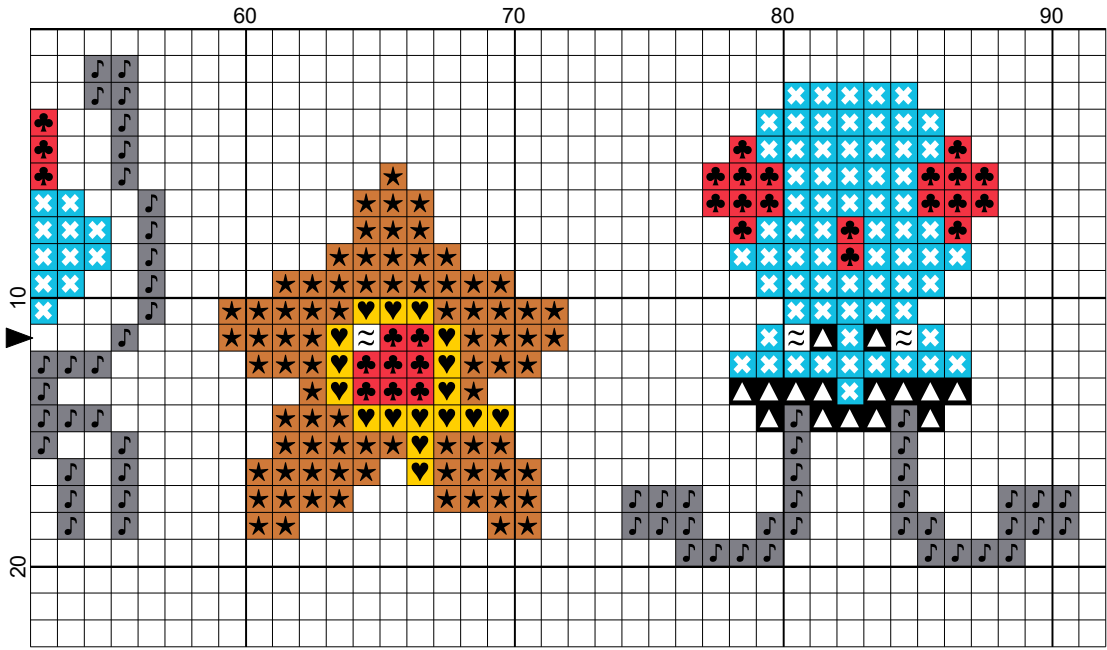

Cross Stitch Quest

Cross Stitch Quest

- Legend:
- ♣ DMC-891
 - ✕ DMC-996
 - ♥ DMC-444
 - ★ DMC-3776
 - ~ DMC-5200
 - ♪ DMC-414
 - ▲ DMC-310

Cross Stitch Quest

Grid Size: 92W x 23H
Design Area: 6.43" x 1.50" (90 x 21 stitches)

Legend:

	[2]	DMC	891	carnation - dk	(98 stitches)		[2]	DMC	5200	snow white	(8 stitches)
	[2]	DMC	996	electric blue - md	(247 stitches)		[2]	DMC	414	steel gray - dk	(168 stitches)
	[2]	DMC	444	lemon - dk	(34 stitches)		[2]	DMC	310	black	(40 stitches)
	[2]	DMC	3776	mahogany - lt	(158 stitches)						