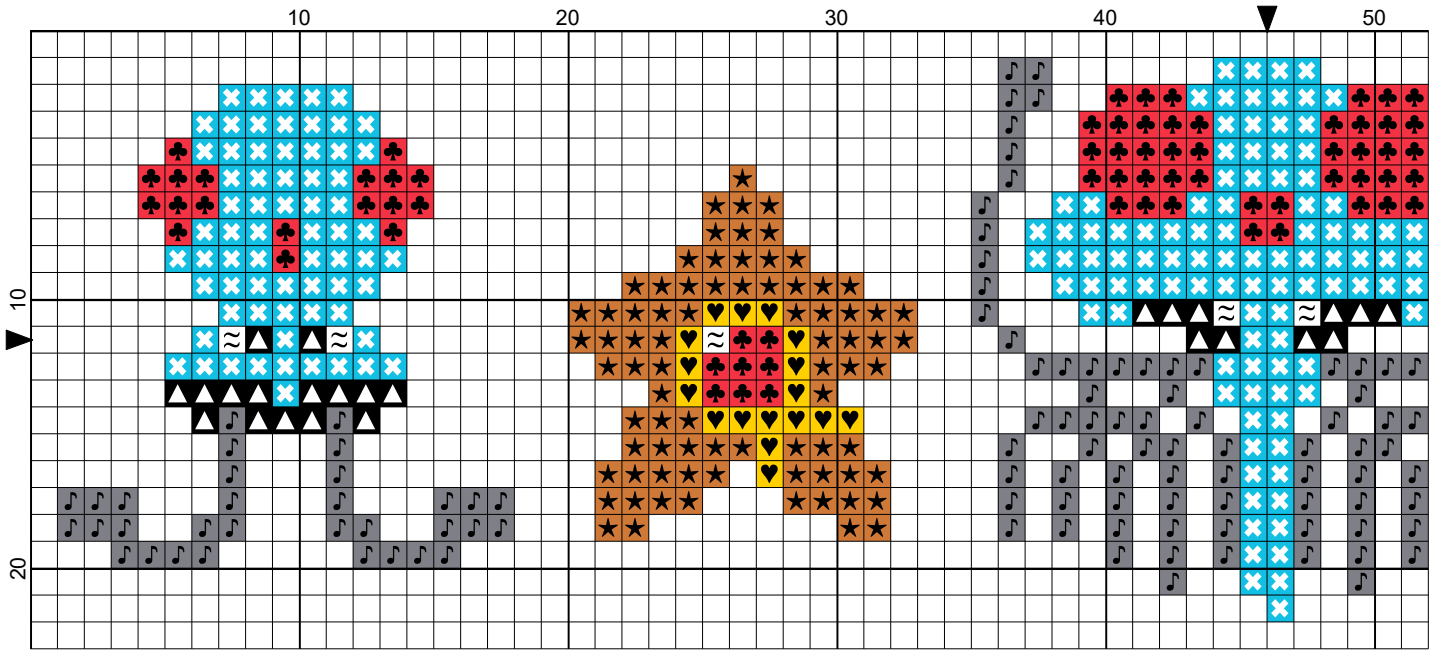

Cross Stitch Quest

Cross Stitch Quest

- Legend:
- ♣ DMC-891
 - ✕ DMC-996
 - ♥ DMC-444
 - ★ DMC-3776
 - ~ DMC-5200
 - ♪ DMC-414
 - ▲ DMC-310

Cross Stitch Quest

Grid Size: 92W x 23H
Design Area: 6.43" x 1.50" (90 x 21 stitches)

Legend:

	[2]	DMC	891	carnation - dk	(98 stitches)		[2]	DMC	5200	snow white	(8 stitches)
	[2]	DMC	996	electric blue - md	(247 stitches)		[2]	DMC	414	steel gray - dk	(168 stitches)
	[2]	DMC	444	lemon - dk	(34 stitches)		[2]	DMC	310	black	(40 stitches)
	[2]	DMC	3776	mahogany - lt	(158 stitches)						