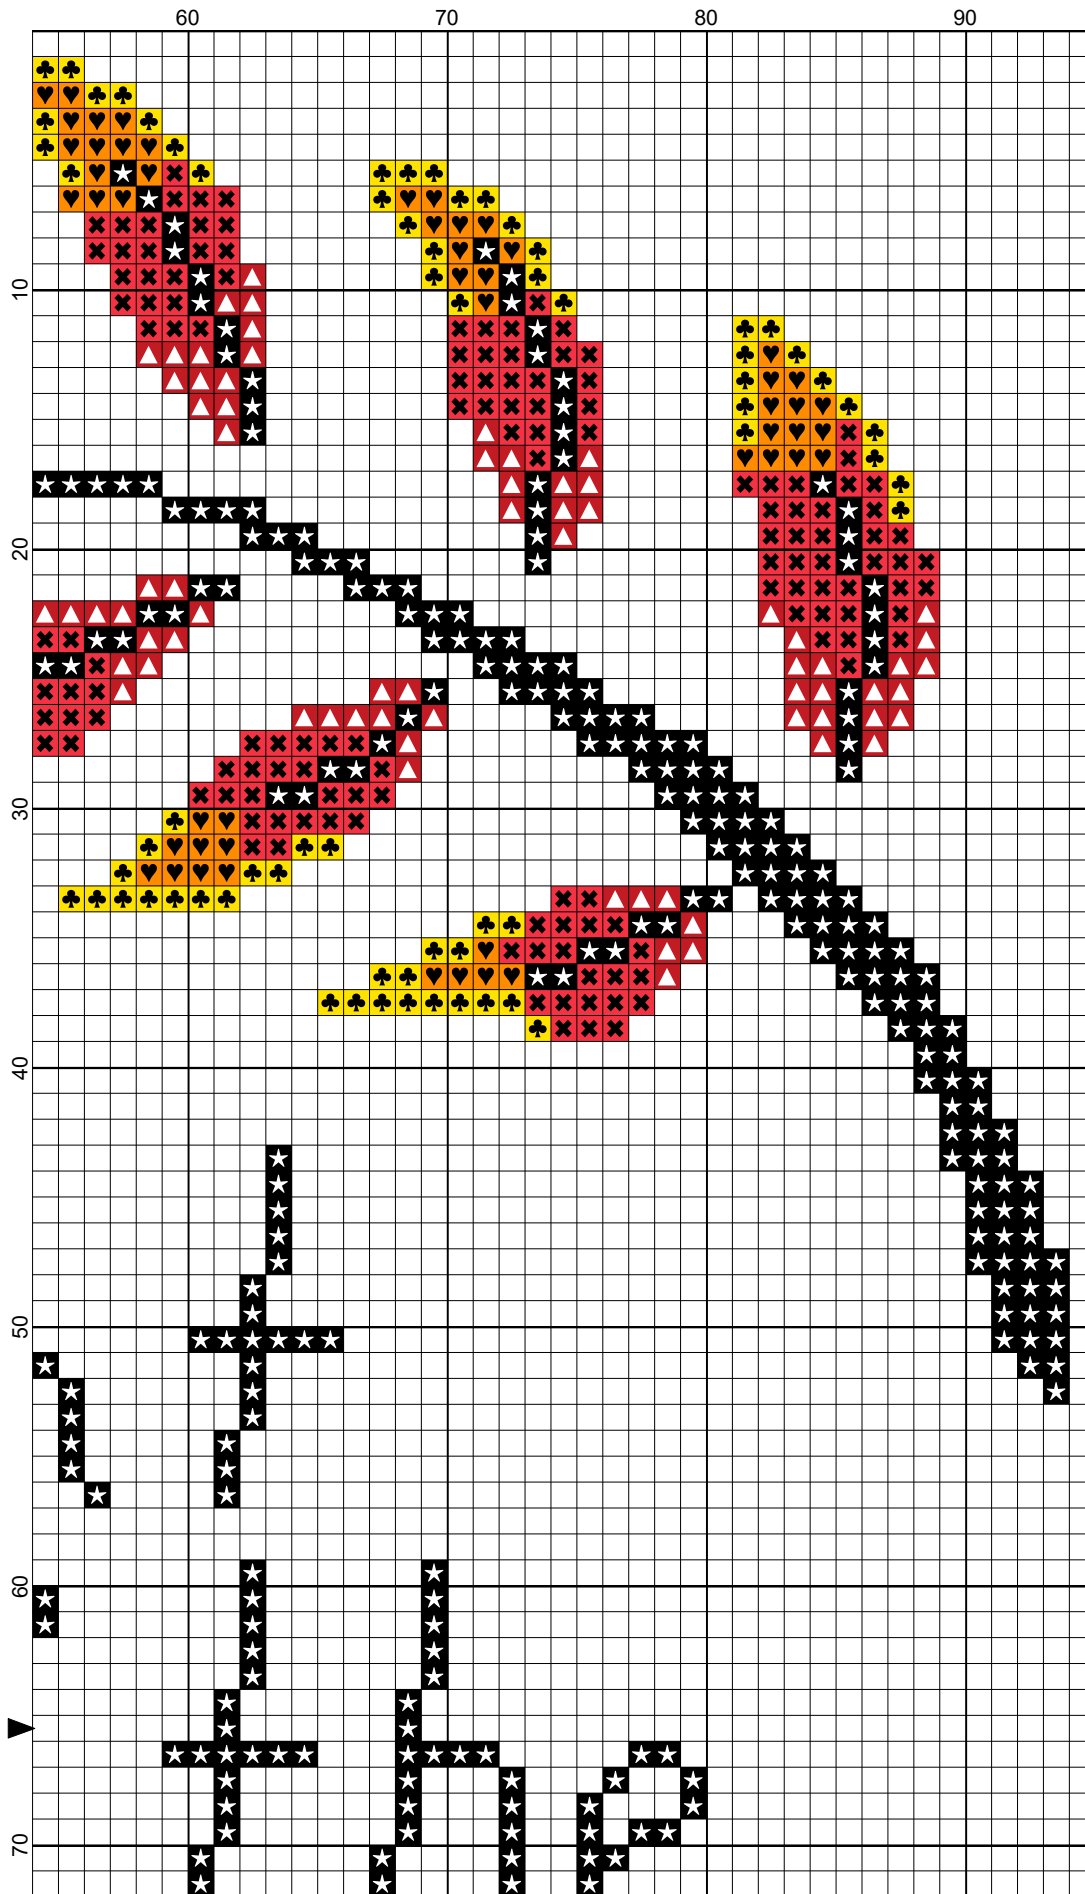

Cross Stitch Quest

Cross Stitch Quest

Cross Stitch Quest

- Legend:
- ▲ DMC-817
 - ✕ DMC-891
 - ♥ DMC-973
 - ♥ DMC-971
 - ★ DMC-310

Cross Stitch Quest

Cross Stitch Quest

Cross Stitch Quest

Cross Stitch Quest

Cross Stitch Quest

Grid Size: 95W x 131H
Design Area: 6.64" x 9.21" (93 x 129 stitches)

Legend:

  [2] DMC 817 coral red - vy dk (302 stitches)
  [2] DMC 891 carnation - dk (616 stitches)
  [2] DMC 973 canary - br (342 stitches)

  [2] DMC 971 pumpkin (194 stitches)
  [2] DMC 310 black (921 stitches)