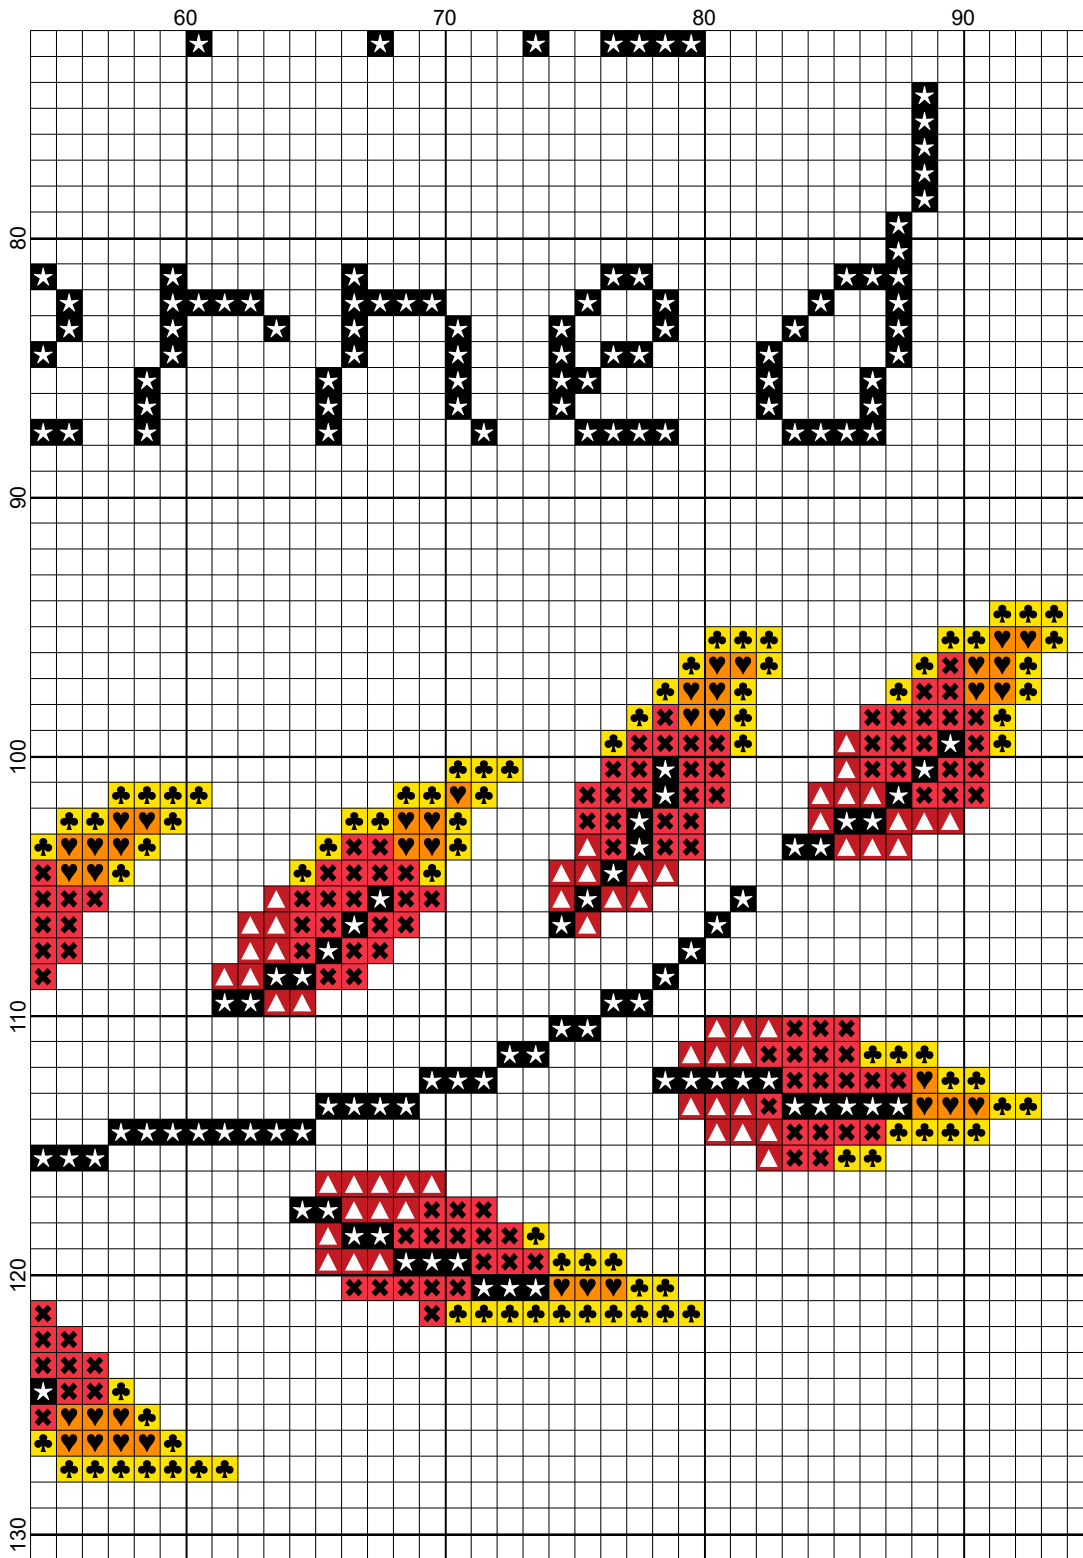

Cross Stitch Quest

Cross Stitch Quest

Cross Stitch Quest

- Legend:
- ▲ DMC-817
 - ✕ DMC-891
 - ♥ DMC-973
 - ♥ DMC-971
 - ★ DMC-310

Cross Stitch Quest

Cross Stitch Quest

Cross Stitch Quest

Cross Stitch Quest

Cross Stitch Quest

Grid Size: 95W x 131H
Design Area: 6.64" x 9.21" (93 x 129 stitches)

Legend:

  [2] DMC 817 coral red - vy dk (302 stitches)
  [2] DMC 891 carnation - dk (616 stitches)
  [2] DMC 973 canary - br (342 stitches)

  [2] DMC 971 pumpkin (194 stitches)
  [2] DMC 310 black (921 stitches)