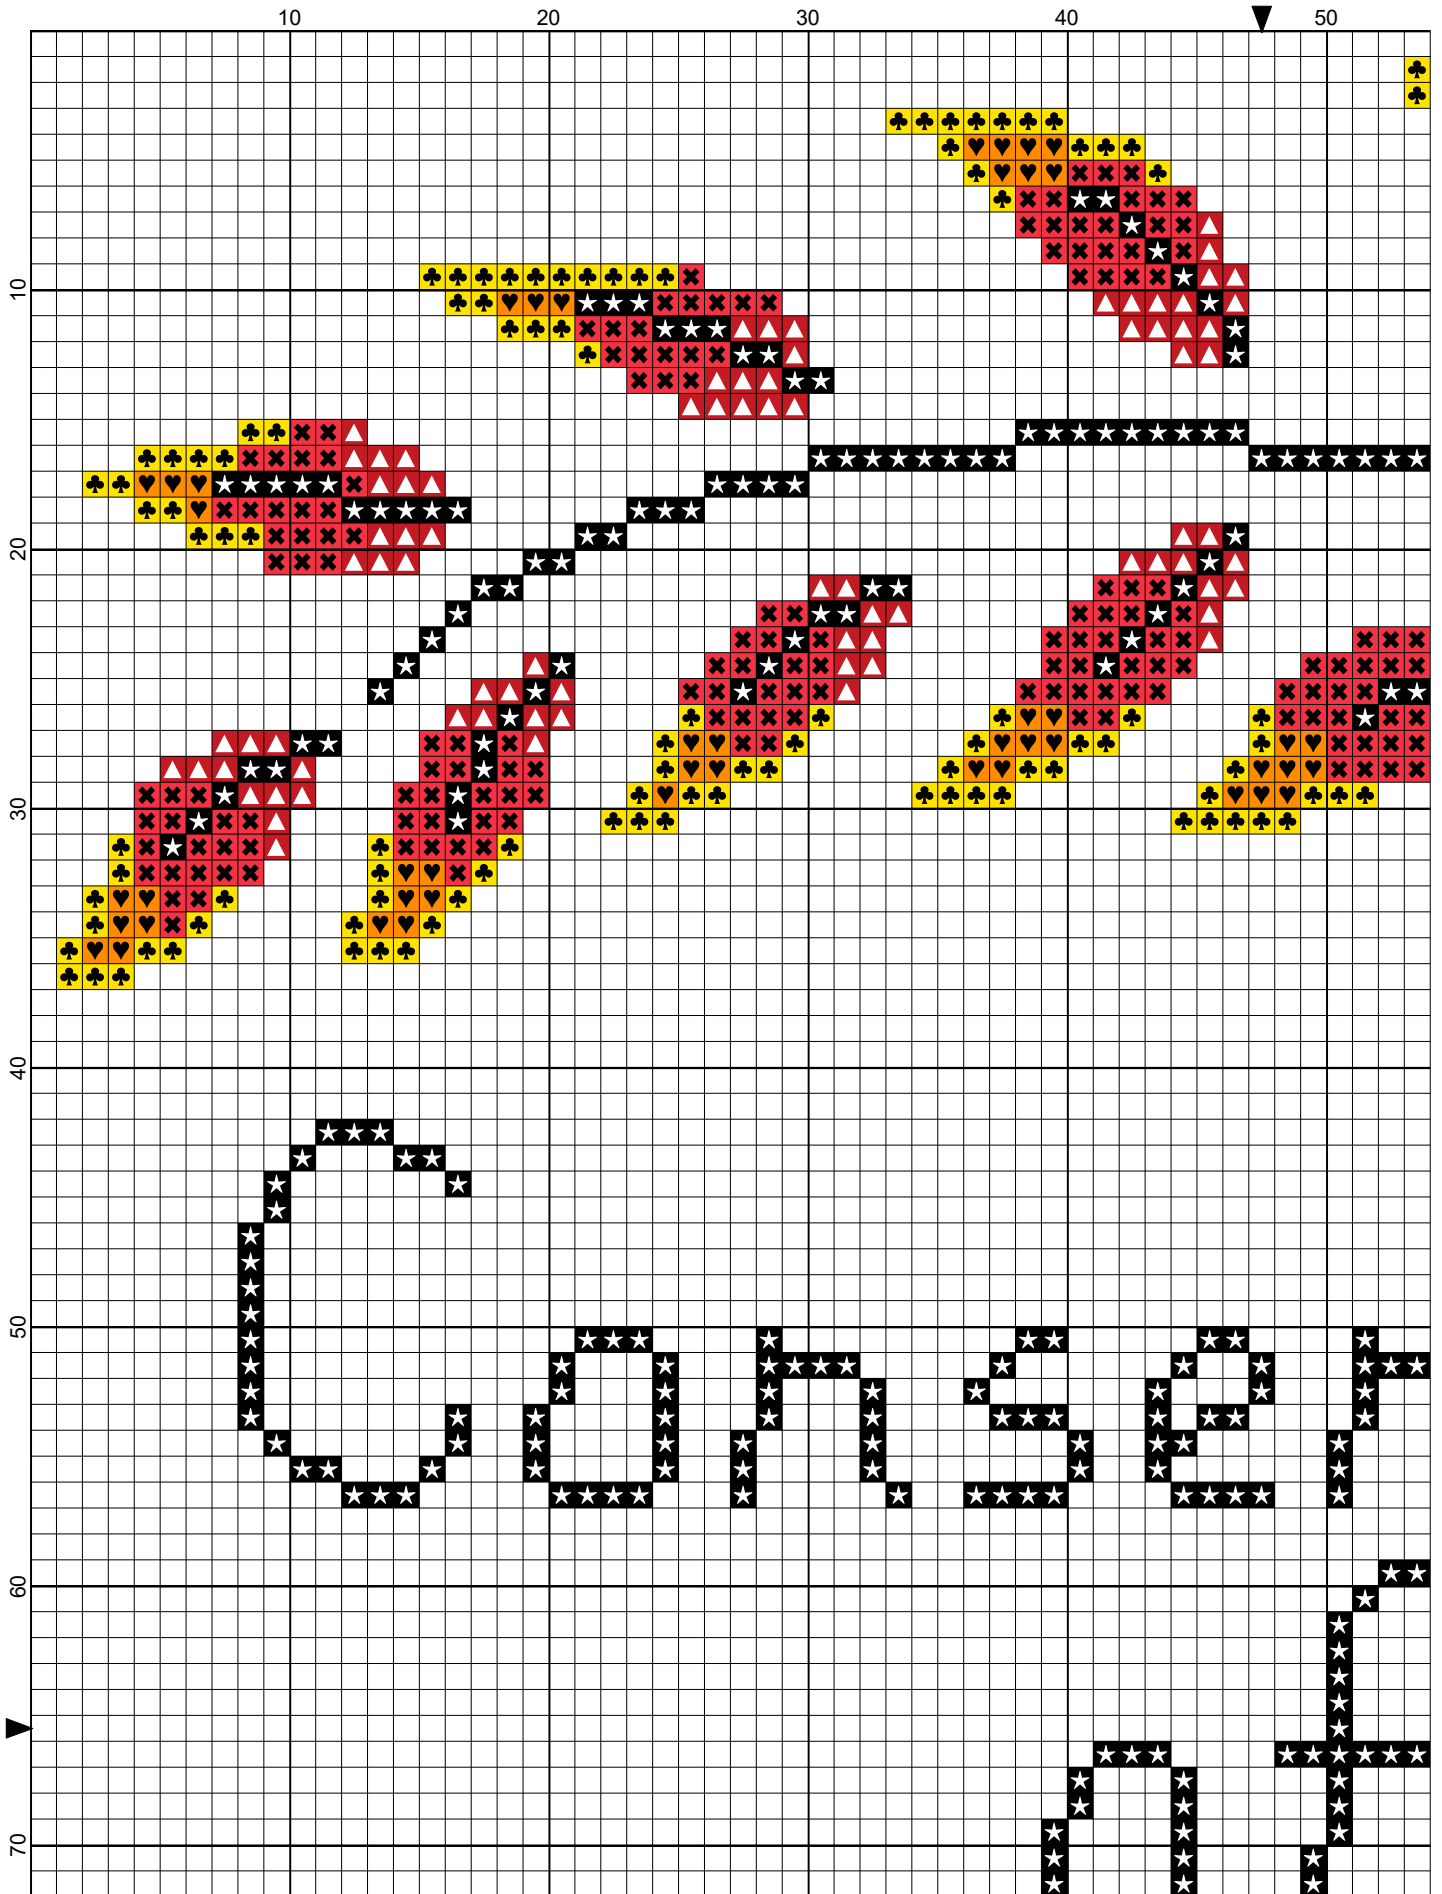

Cross Stitch Quest

Cross Stitch Quest

Cross Stitch Quest

- Legend:
- ▲ DMC-817
 - ✕ DMC-891
 - ♥ DMC-973
 - ♥ DMC-971
 - ★ DMC-310

Cross Stitch Quest

Cross Stitch Quest

Cross Stitch Quest

Cross Stitch Quest

Cross Stitch Quest

Grid Size: 95W x 131H
Design Area: 6.64" x 9.21" (93 x 129 stitches)

Legend:

  [2] DMC 817 coral red - vy dk (302 stitches)
  [2] DMC 891 carnation - dk (616 stitches)
  [2] DMC 973 canary - br (342 stitches)

  [2] DMC 971 pumpkin (194 stitches)
  [2] DMC 310 black (921 stitches)